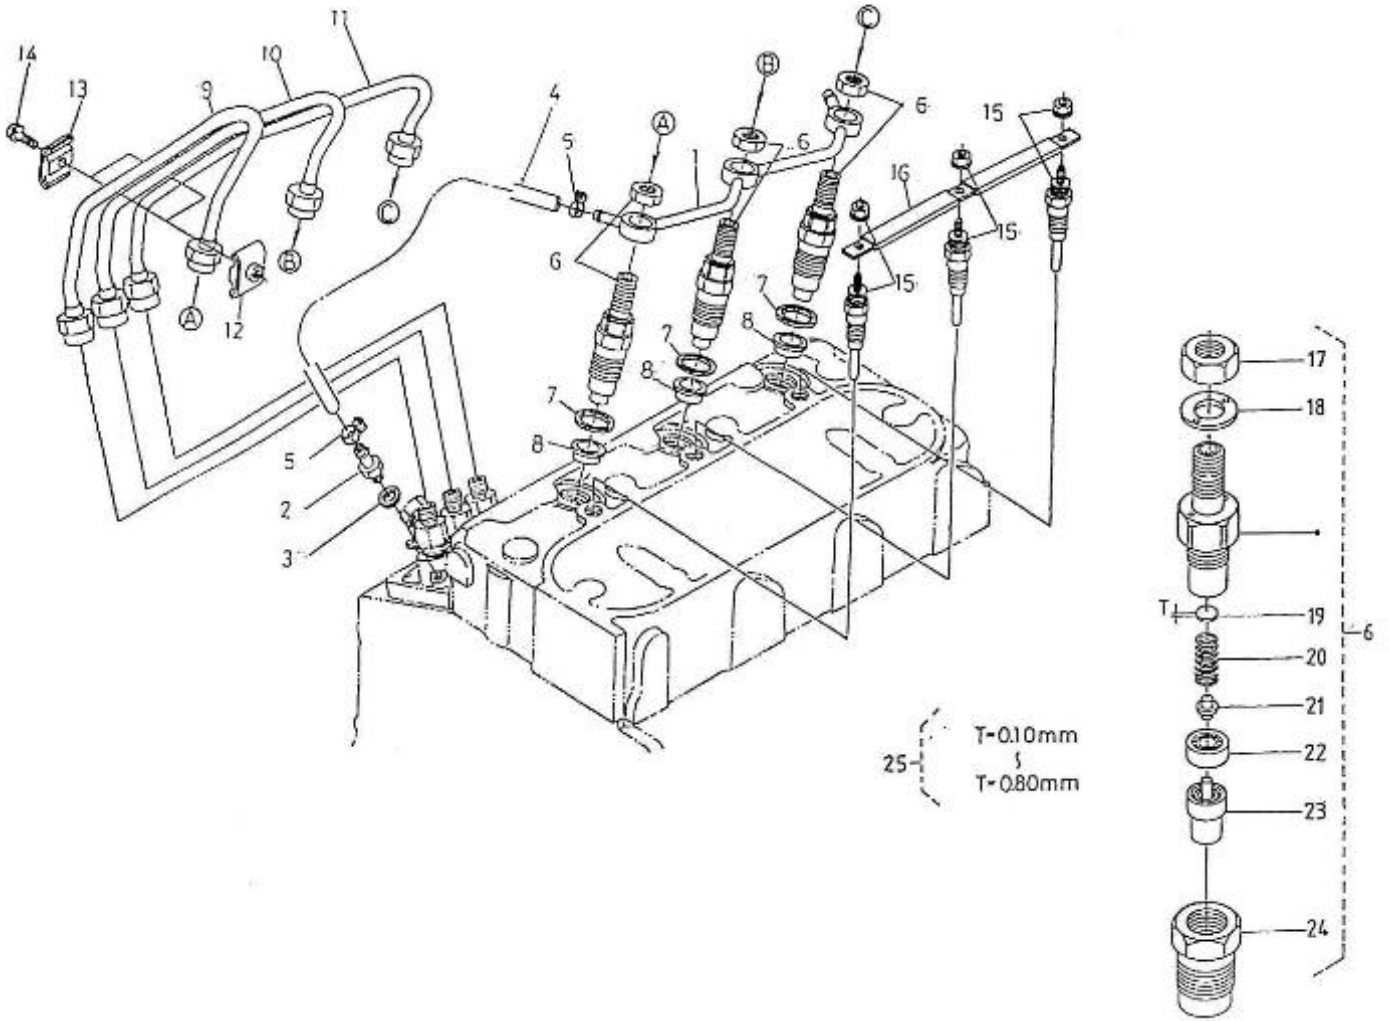

3.100HE STANDARD ENGINE / INJECTION NOZZLES AND PIPES

Part number	Item	Désignation article	Quantity
970304117	1	ASSY PIPE,OVER FLOW	1
970142104	2	NOZZLE, FUEL OVERFLOW LINE	1
970150403	3	RING,SEAL	1
32805001	4	HOSE	1
970310171	5	CLAMP	2
970302816	6	INJECTOR,CPL.4.150	3
970142109	7	GHASKET, RING INJECTORS	3
970307388	8	SEAL,HEAT	3
970302817	9	LINE,FUEL CYL.N01 4.150	1
970302818	10	LINE,FUEL CYL.N02 4.150	1
970302819	11	LINE,FUEL CYL.N03 4.150	1
970142114	12	CLAMP,FUEL LINES 1+2	2
970142115	13	CLAMP,FUEL-LINES 1+2	2
970492118	14	SCREW,M 5X 20 ROUND HEAD	2
970307591	15	GLOW PLUG	3
970304119	16	CORD,GLOW PLUG	1
970310381	17	NUT	3
970310387	18	WASHER	3
970310382	19	WASHER	3
970310383	20	SPRING,NOZZLE	3
970310385	21	ROD,PUSH	3
970310384	22	SPACER	3
970310388	23	PIECE,NOZZLE	3
970310386	24	NUT	3
970310389	25	ASSY WASHER,ADJ.	3