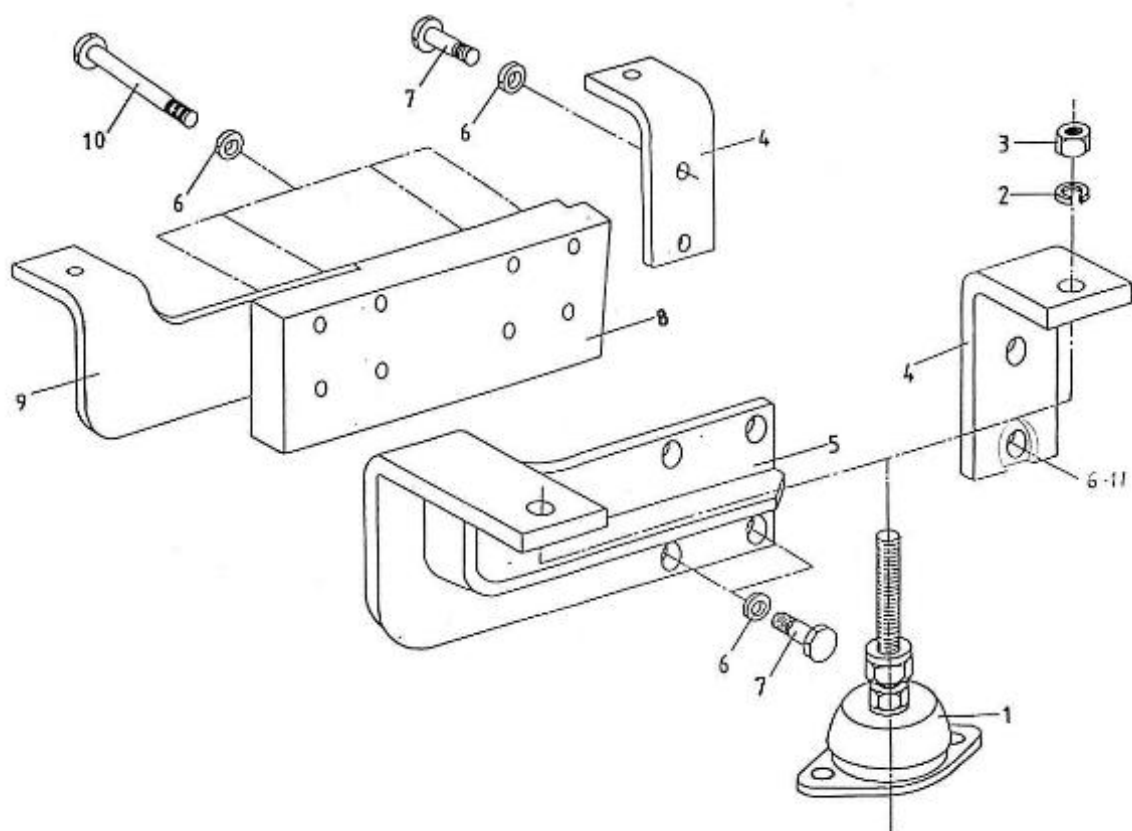

3.100HE STANDARD ENGINE / SUPPORT AND MOUNTING

Part number	Item	Désignation article	Quantity
48190022	1	RUBBER MOUNT SMALL 45SH M16	4
970119136	2	WASHER,SPRING D10	4
970119143	3	NUT, M10	4
95310327	4	SUPPORT	2
95310324	5	BRACKET	1
970119136	6	WASHER,SPRING D10	16
970499051	7	BOLT,HEX M10X1,25X 30	6
95310326	8	MASS	1
95310325	9	BRACKET	1
39160232	10	BOLT	12
970300044	11	BOLT,HEX M10X1,25X 25	2