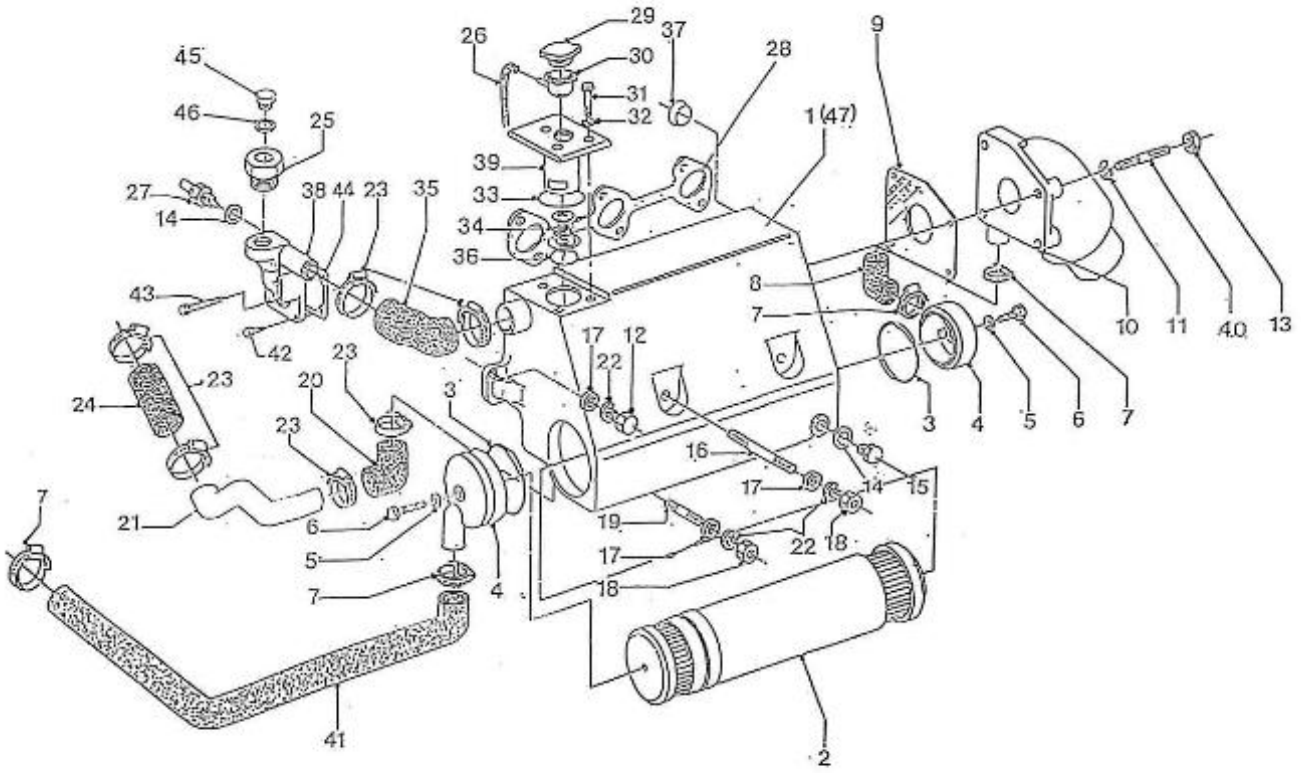

3.100HE STANDARD ENGINE / HEAT EXCHANGER

Part number	Item	Désignation article	Quantity
970302156	1	HOUSING,HEATEXCHANGER 3.110	1
KSAV02	3	HEAT EXCHANGER GASKET KIT	1
970307714	4	COVER	2
970300288	5	GASKET,M8	2
970301263	6	BOLT,M 8X 45 -A2-	2
970604526	7	CLAMP,HOSE 22-32	4
970301713	8	HOSE,ELBOW COVER HEATEX.4.190	1
970301710	9	GASKET,MIXER 4.190	1
970301706APR	10	MIXER	1
970119138	11	WASHER,SPRING D 8	4
970304070	12	BOLT	1
970027322	13	NUT,M 8	4
970300306	14	GASKET,RING D14	2
970875506	15	PLUG	1
970302611	16	STUD,M 7X151	2
970302538	17	WASHER,PLAIN D 7	6
970301496	18	NUT,M 7	6
970302915	19	STUD	3
970302630	20	HOSE	1
970302537	22	WASHER,SPRING D 7	6
970300922	23	CLAMP,HOSE 26-38	6
970301527	24	PIPE,WATER 4.150 HE	1
970307656	25	PLUG,HEX 36/150	1
970300077	26	HOSE,D 8 L= 450	1
970851602	27	WATER TEMPERATURE SENDER	1
970304111	28	GASKET,E-MANIFOLD NA	1
970604614	29	CAP,FILLING 0, 7 DOUBLE SEAL	1
970300151	30	FILLING,NECK WATER	1
970119141	31	BOLT,HEX M8X 20	3
970119139	32	WASHER,CORRUGATED D8	3
970302608	33	O-RING	1
970301412	34	THERMOSTAT,82X	1
970301714	35	HOSE,D32 COVER THERMO.4.190	1
970302609	36	O-RING	1
970494517	37	CAP,FREEZE	3
970302628	38	FLANGE,WATER S5	1
970311173	39	HOUSING, THERMOSTAT	1
970604624	40	STUD,M 8X 40	1
970302625	41	HOSE, W.PUMP/COVER HEATECH. (S	1
970491117	42	BOLT,M 6X 16	3
970316046	43	SCREW	1
970307104	44	GASKET,W/FLANGE NA	1
970639853	45	""PLUG,HEX 3/8""G""	1
970300289	46	GASKET,RING D17	1
970307955PR	47	HEATEXCHANGER	1