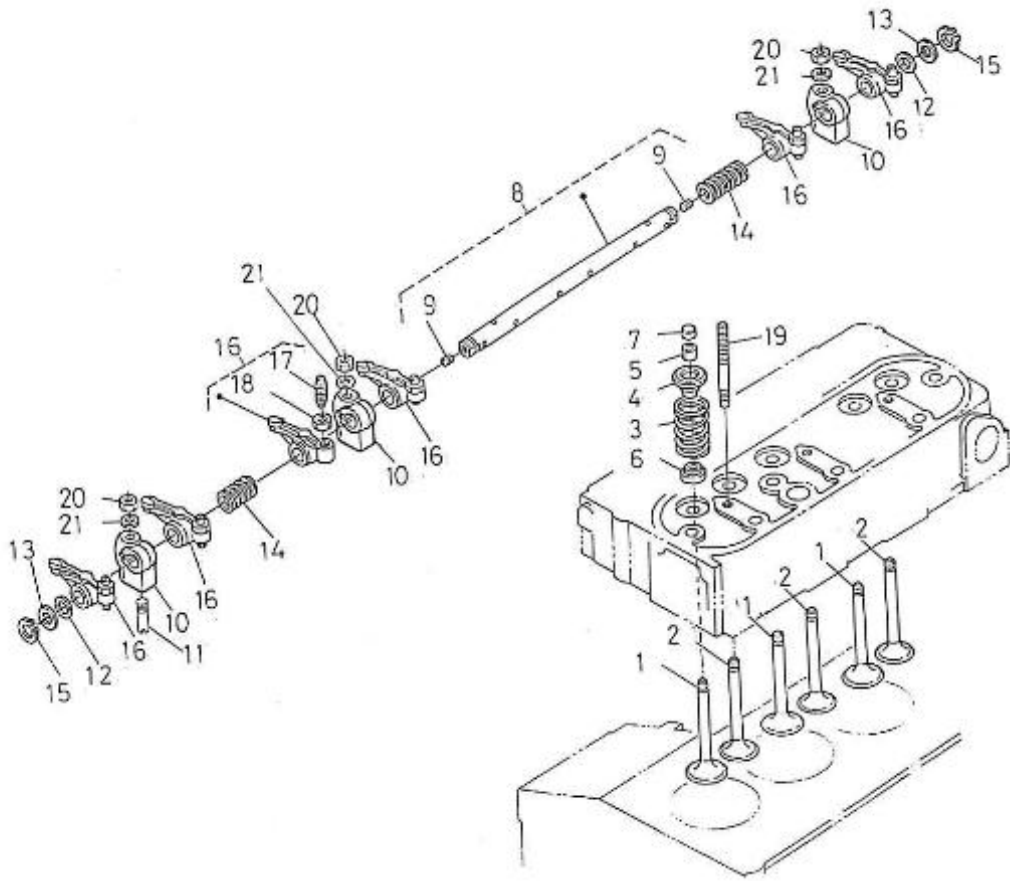

3.100HE STANDARD ENGINE / VALVES AND SPRINGS

Part number	Item	Désignation article	Quantity
970302780	1	VALVE,INTAKE 4.150	3
970302781	2	VALVE,EXHAUST 4.150	3
970302782	3	SPRING,VALVE	6
970491004	4	RETAINER,VALVE SPRING	6
970491005	5	COLLET,VALVE SPRING	6
970311008	6	INLET VALVE SEAL	6
970491007	7	CAP,VALVE	6
970304113	8	ASSY SHAFT,R-ARM	1
970491009	9	SCREW,SET	2
970302787	10	BRACKET,ROCKER ARM	3
970491015	11	SCREW,SET	1
970302789	12	WASHER,1	2
970302790	13	WASHER,2	2
970302791	14	SPRING,ROCKER,ARM	2
970302788	15	STUD	3
970313394	16	ASSY ROCKER ARM	6
970302794	17	SCREW,ADJUSTING	6
970302795	18	NUT	6
970302792	19	CIR-CLIP,EXTERNAL	2
970491013	20	NUT	3
970491014	21	WASHER,PLAIN	3