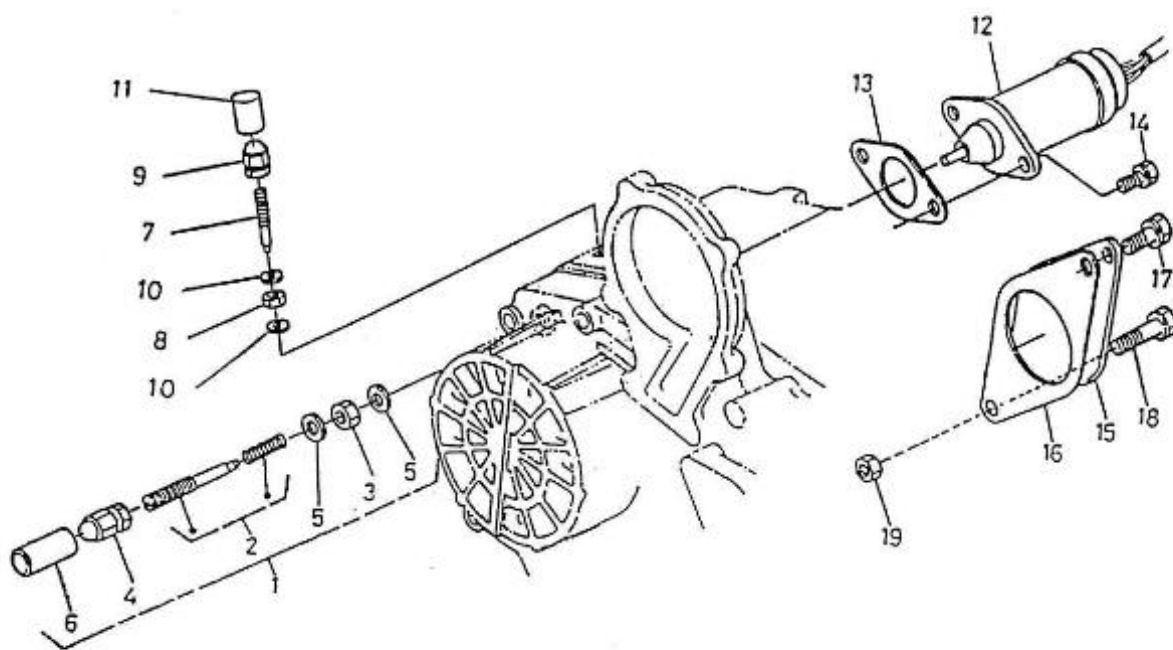

3.100HE STANDARD ENGINE / REGULATOR ADJUSTMENT

Part number	Item	Désignation article	Quantity
970302865	1	BOLT,ADJ.IDLE CPL.4.150	1
970314234	2	ASSY BOLT,ADJUSTMENT	1
970310359	3	NUT	1
970140404	4	NUT	1
970150403	5	RING,SEAL	2
970302411	6	CAP,NUT	1
970310359	8	NUT	1
970140404	9	NUT	1
970150403	10	RING,SEAL	2
970302411	11	CAP,NUT	1
970302869	12	SOLENOID,STOP 4.150	1
970302870	13	GASKET,SOLENOID	1
970490508	14	BOLT,M 6X 14	2
970302871	15	COVER,HYD.PUMP	1
970302872	16	GASKET	1
970491004	17	RETAINER,VALVE SPRING	1
970302037	18	BOLT,M 8X 32	1
970490903	19	NUT,M 8	1