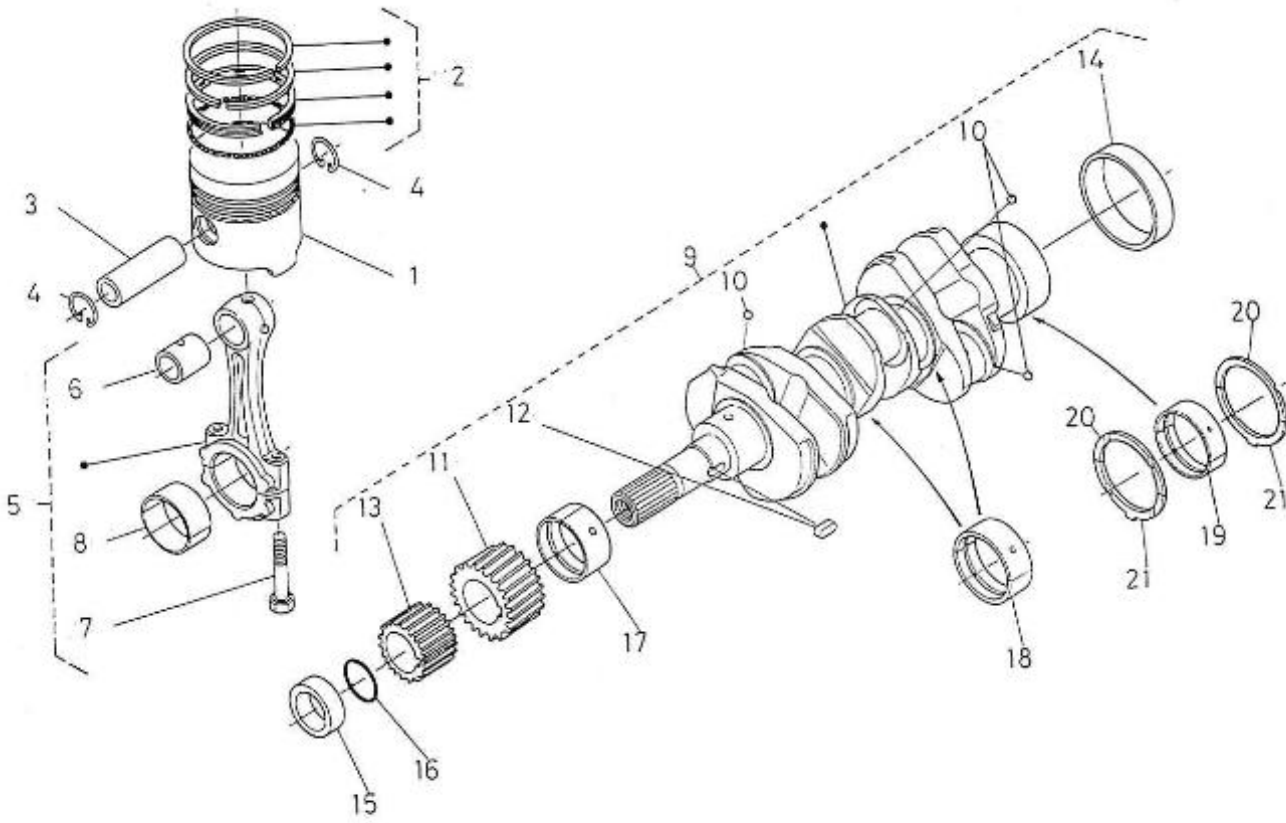

3.100HE STANDARD ENGINE / CRANKSHAFT-PISTONS

Part number	Item	Désignation article	Quantity
970310355	1	PISTON CR 0.50	3
970310353	1	PISTON	3
970315344	2	ASSY RING,PISTON 05	3
970310356	2	ASSY RING,PISTON	3
970302890	3	PIN,PISTON	3
970302891	4	CIR-CLIP	6
970315488	5	ASSY ROD,CONNECTING	3
970302893	6	BUSH,CONN.ROD	3
970302894	7	BOLT,CONN.ROD	6
970302775	8	METAL,CONN.ROD -0.4MM -SET-	3
970302774	8	METAL,CONN.ROD -0.2MM -SET-	3
970302895	8	METAL,CONN.ROD STD.-SET-	3
970310358	9	COMP.CRANK SHAFT	1
970302897	10	BEARING,BALL	3
970304116	11	GEAR,CRANKSHAFT	1
970302899	12	KEY,FEATHER	1
970302900	13	GEAR,OIL PUMP DRIVE	1
970302901	14	SLEEVE,CRANKSHAFT	1
970302902	15	COLLAR,CRANKSHAFT	1
970302903	16	O-RING,CRANKSHAFT 4.150	1
970302907	17	METAL,CRANKSHAFT 1 -0,4	1
970302904	17	METAL,CRANKSHAFT 1 STD.	1
970302779	17	METAL,CRANKSHAFT 1 -0,2	1
970302908	18	METAL,CRANKSHAFT 2 -0,2 -SET-	2
970302905	18	METAL,CRANKSHAFT 2 STD. -SET-	2
970302909	18	METAL,CRANKSHAFT 2 -0,4 -SET-	2
970302910	19	METAL,CRANKSHAFT 3 -0,2 -SET-	1
970315453	19	METAL,CRANKSHAFT	1
970302911	19	METAL,CRANKSHAFT 3 -0,4 -SET-	2
970307345	20	METAL,SIDE 1-02	2
970302912	20	METAL,SIDE 1 +0,4	2
970301974	20	METAL,SIDE 1	2
970302409	21	METAL,SIDE 2 +0,2	2
970301975	21	METAL,SIDE 2	2
970302913	21	METAL,SIDE 2 +0,4	2