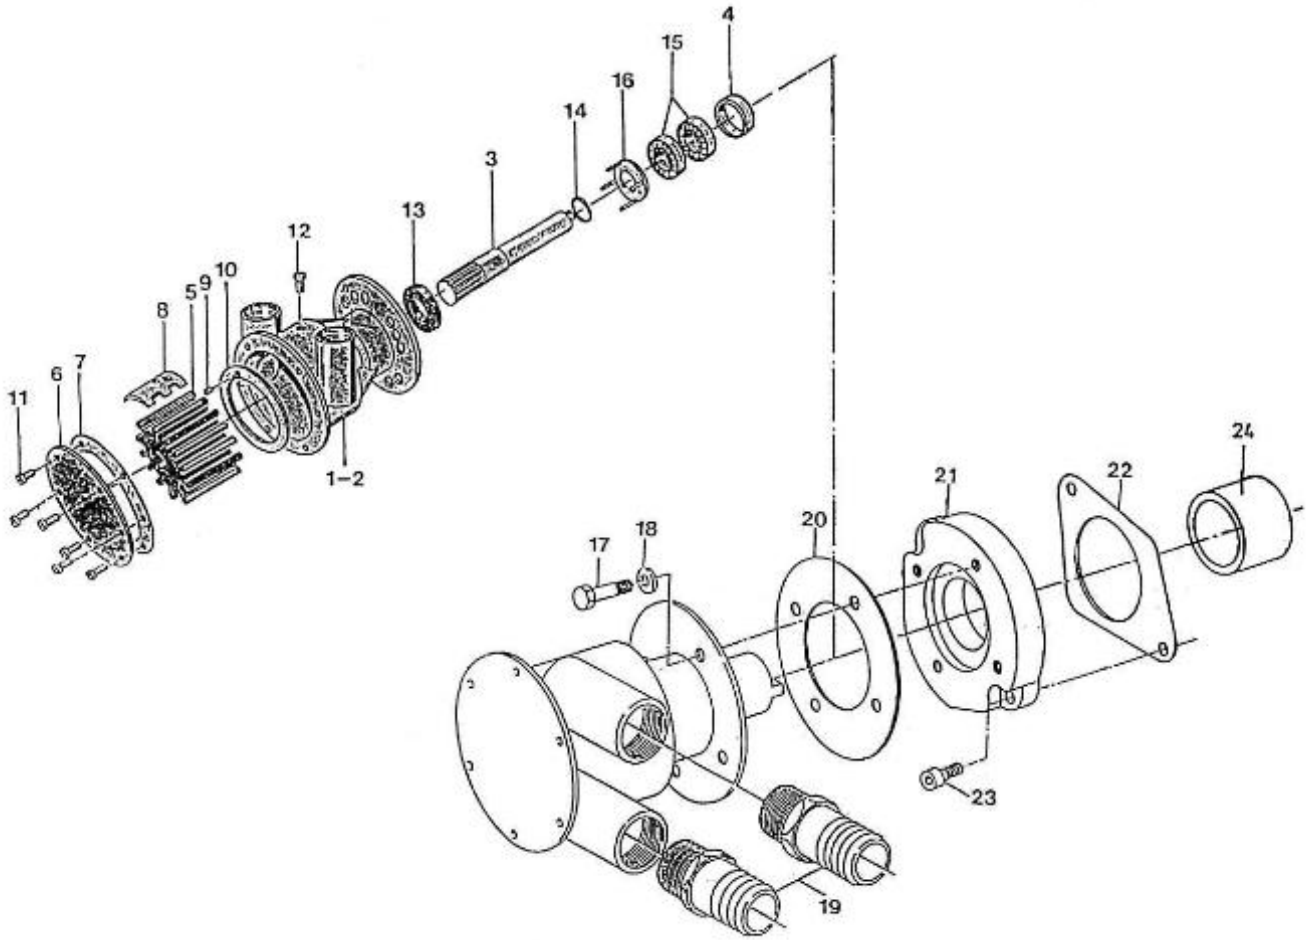

3.100HE STANDARD ENGINE / SEA WATER PUMP - DETAILS

Part number	Item	Désignation article	Quantity
970301725	1	PUMP,WATER F5B-9 4.190	1
970302154	3	SHAFT,WATER PUMP F5B-9	1
970303672	4	GUIDE,WATER PUMP F5B-9000	1
970604530	5	IMPELLER,WATER PUMP F 5B/-9	1
970303673	6	COVER,END W/PUMP F5B-9000	1
970604529	7	GASKET,F5B	1
970303674	8	CAM,WATER PUMP F5B-9000	1
970303675	9	PIN,WATER PUMP F5B-9000	1
970300891	10	PLATE,WEAR W/PUMP F5B-9000	1
970303677	11	SCREW,COVER W/PUMP F5B-9000	6
970303678	12	SCREW,CAM WATER PUMP F5B-9000	1
970614516	13	O-RING SEAL	1
970303679	14	O-RING,WATER PUMP F5B-9000	1
970770251	15	BEARING,BAIL WATER PUMP F5B-90	2
970303680	16	WASHER,WATER PUMP F5B-9000	1
970439910	17	BOLT,HEX M 6X 16	4
970609602	18	WASHER,CORRUGATED D 6	4
970604515	19	CONNECTION,HOSE HBW-20	2
970614511	20	GASKET,WATER PUMP F5B-9	1
970302606	21	FLANGE,WATER PUMP (S5)	1
970302610	22	GASKET,FLANGE W/PUMP (S5)	1
970604615	23	BOLT,SOCK M 6X 20	2
970307007	24	BEARING	1