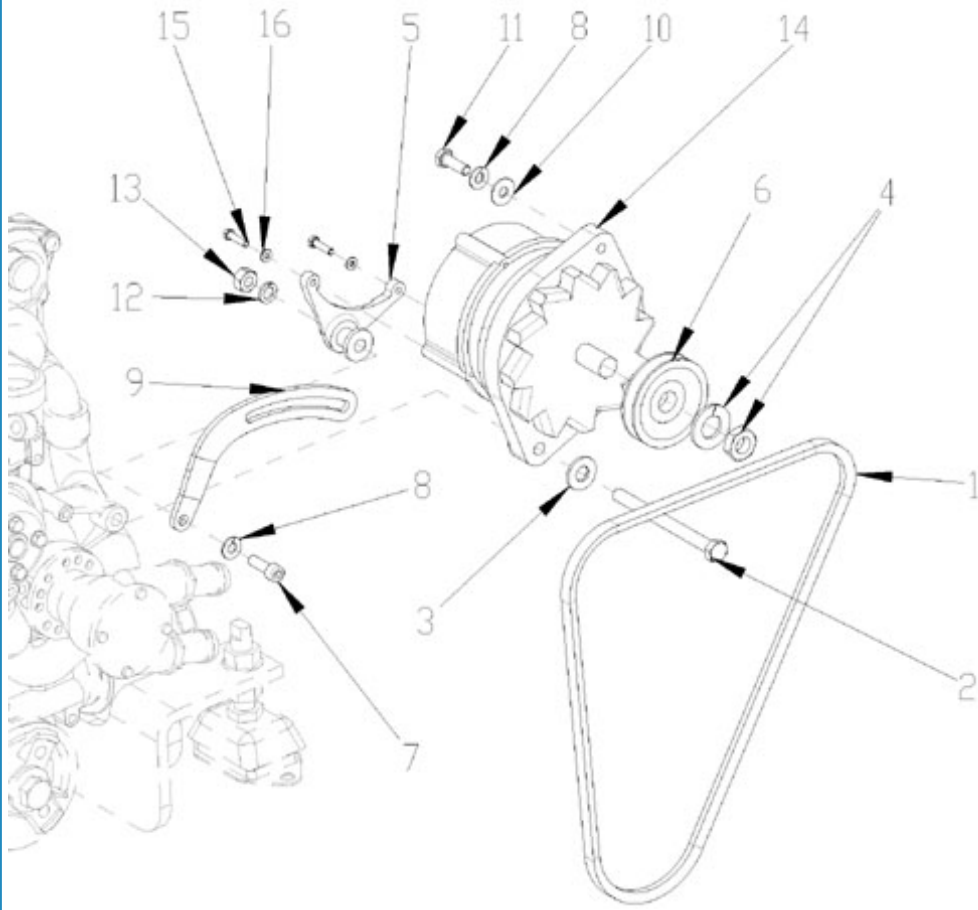

3.100HE STANDARD ENGINE / ALTERNATOR

Part number	Item	Désignation article	Quantity
970307539	1	SUPPORT,ALTERNATOR	1
48108117	1	V-BELT	1
970307495	2	BOLT	1
39160668	2	BOLT	1
970039794	3	WASHER	1
970119143	3	NUT, M10	1
970307532	4	NUT	1
970307522	5	ALTERNATOR,14V-60A	1
48201173	5	ALTERNATOR BRACKET	1
970307194	6	PULLEY	1
95312304	6	PULLEY	1
970307533	7	REGULATOR,ALTERNATOR	1
970498003	7	BOLT,SOCK M 8X 25	1
970119138	8	WASHER,SPRING D 8	2
970637399	8	V-BELT	1
95203077	9	TIGHTENER	1
970307437	9	TIGHTENER,V-BELT	1
970304050	10	WASHER	1
970409603	11	BOLT,HEX M 8X 25	1
970024016	11	BOLT,HEX M 8X 40	1
970119136	12	WASHER,SPRING D10	1
970119138	12	WASHER,SPRING D 8	1
970027322	13	NUT,M 8	1
970119143	13	NUT, M10	1
970644115	14	BOLT,HEX M10X 90	1
970119143	15	NUT, M10	1
970119136	16	WASHER,SPRING D10	1