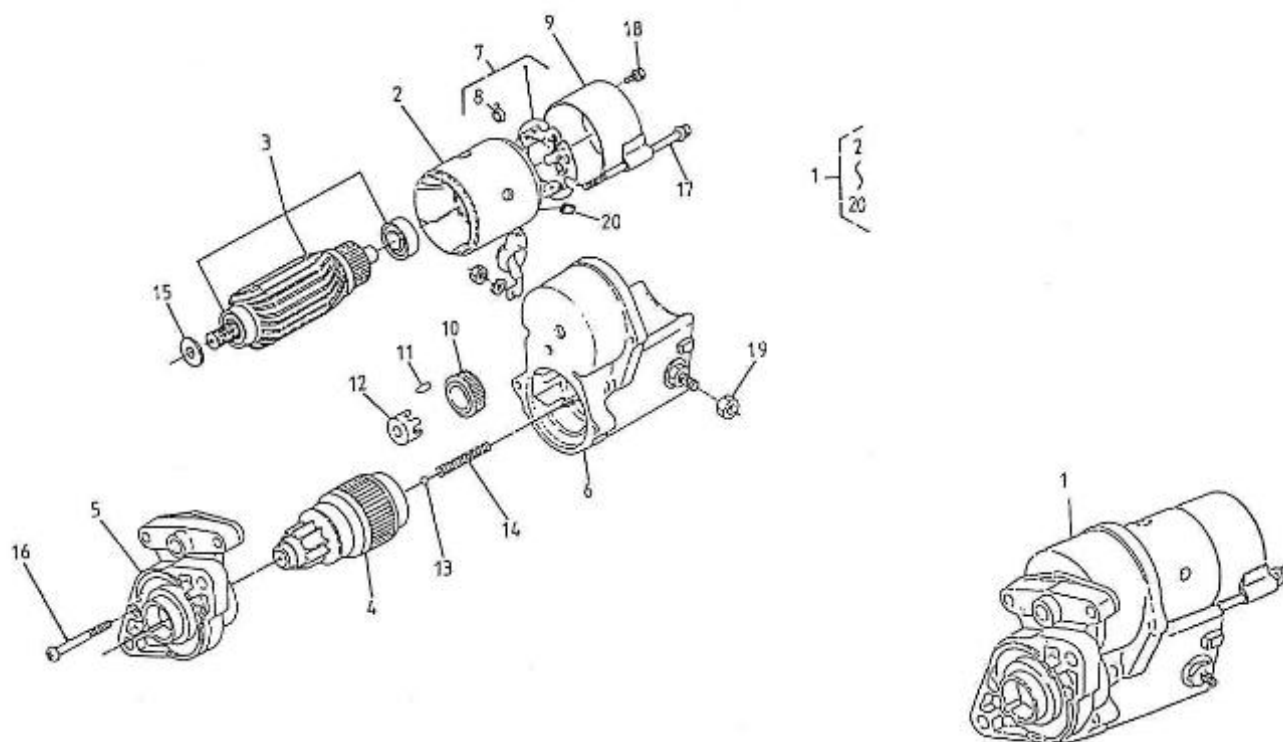

3.100HE STANDARD ENGINE / STATER - DETAILS

Part number	Item	Désignation article	Quantity
970517303	1	STARTER,MOTOR 12V 1,0KW 1P	1
970517302	2	STATOR,4.110	1
970517304	3	ROTOR,STARTER 4.110	1
970517305	4	PINION,STARTER	1
970517307	5	FRAME,DRIVE END-STARTER MOTOR	1
970517306	6	HOLDER,MAGNET SWITCH	1
970517317	7	HOLDER,BRUSH	1
970517318	8	SPRING,BRUSH	4
970517312	9	FRAME,END STARTER MOTOR 4.110H	1
970517313	10	GEAR,2 STARTER MOTOR 4.110	1
970517314	11	ROLLER,STARTER MOTOR 4.110	5
970517315	12	BUSHING,PLASTIC (STARTER MOTOR	1
970517316	13	BHEARING,BALL STARTER MOTOR	1
970517319	14	SPRING,STARTER MOTOR 4.110	1
970517320	15	WASHER,FELT	1
970517321	16	SCREW	2
970303964	17	BOLT	2
970517323	18	BOLT	2
970517324	19	NUT,STATER 4.110	1
970303957	20	BRUSH	2