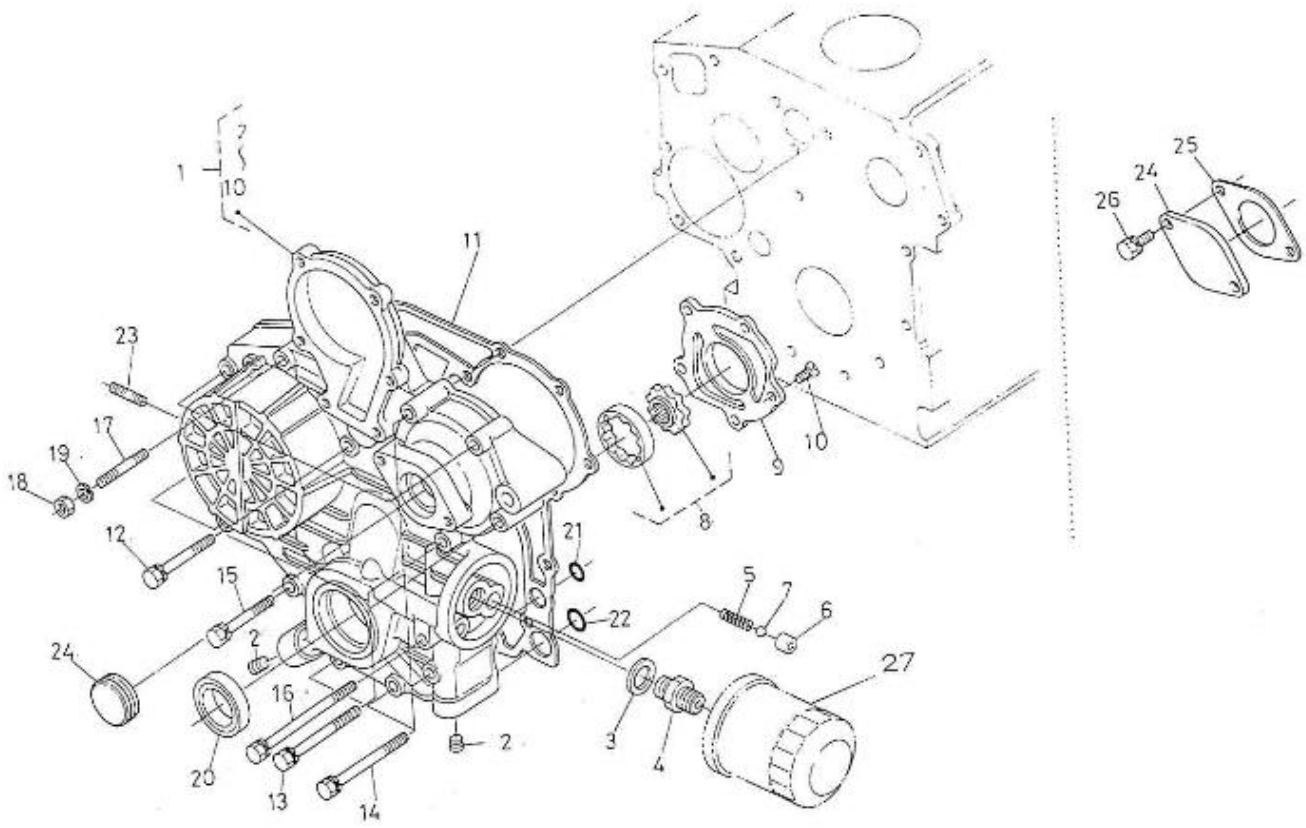

## 3.100HE STANDARD ENGINE / ENGINE BLOCK

Part number	Item	Désignation article	Quantity
970140104	2	CAP, FREEZE	4
970301938	3	CAP,FREEZE	1
970490107	4	PLUG,SOCK	3
970310311	5	PLUG	1
970302703	6	PLUG,SOCK	3
970490108	7	PLUG,SOCK	2
970301903	8	PLUG	3
970301904	9	PLUG,EXPANSION	1
970140109	10	PIN, CYLINDRICAL	2
970490111	11	PIN,CYLINDRICAL	2
970310313	12	PIN,STRAIGHT	2
970490113	13	PIN,PIPE	2
970302706	14	PIN,PIPE	1
970302707	15	CAP,FREEZE	1
970304110	16	PIN,START SPRING	1
970310532	17	PLUG	1
970302709	18	BUSH,GOVERNOR GEAR	1
970301912	19	PLUG	1
970491131	20	WASHER,SEAL	1
970490116	21	O-RING	1
970140114	22	PLUG, DRAIN -400	1
970150403	24	RING,SEAL	1

### 3.100HE STANDARD ENGINE / CYLINDER HEAD COVER

Part number	Item	Désignation article	Quantity
970302832	1	COVER,CYLINDER HEAD 3.110	1
970302833	2	GASKET,COVER CYL:HEAD 3.110	1
970310346	4	PLATE,ELEMENT	1
970310347	5	PLATE,ELEMENT	1
970310348	6	ELEMENT,BREATHER	1
970310349	7	OIL SHIELD,BREATHER	1
970490307	8	SCREW,M 5X 10	2
970490503	9	NUT,CAP	3
970490505	10	GASKET,RING	3
970490510	11	CAP,FILLING OIL	1
970490511	12	O-RING	1
48328071	13	HOSE	1

### 3.100HE STANDARD ENGINE / TIMING GEAR CASE

Part number	Item	Désignation article	Quantity
970302726	1	COVER,TIMING CASE CPL.4.150	1
970302073	3	GASKET,RING	1
970302728	4	NIPPLE	1
970302729	5	SPRING	1
970302730	6	SEAT,VALVE	1
970302731	7	BEARING,BALL	1
970302732	8	ASSY,ROTOR OIL PUMP	1
970302733	9	COVER,OIL PUMP	1
970302734	10	SCREW,ROUND HEAD	5
970302735	11	GASKET,TIMING CASE 4.150	1
970302736	12	BOLT,M 6X 45	3
970302737	13	BOLT,M 6X 50	6
970316046	14	SCREW	2
970144311	15	BOLT	1
970302739	16	BOLT	1
970302740	17	STUD,M 6X 45	1
970151133	18	NUT,M 6	1
970119149	19	WASHER, SPRING D 6	1
970302741	20	SEAL,OIL	1
970302003	21	O-RING	2
970301922	22	O-RING	2
970492513	23	STUD, M 6X 16	2
970302743	24	COVER,H/METER UNIT	1
970302744	25	GASKET,H/METER UNIT	1
970491117	26	BOLT,M 6X 16	2
970302742	27	FILTER,ELEMENT OIL 4.150 3.110	1