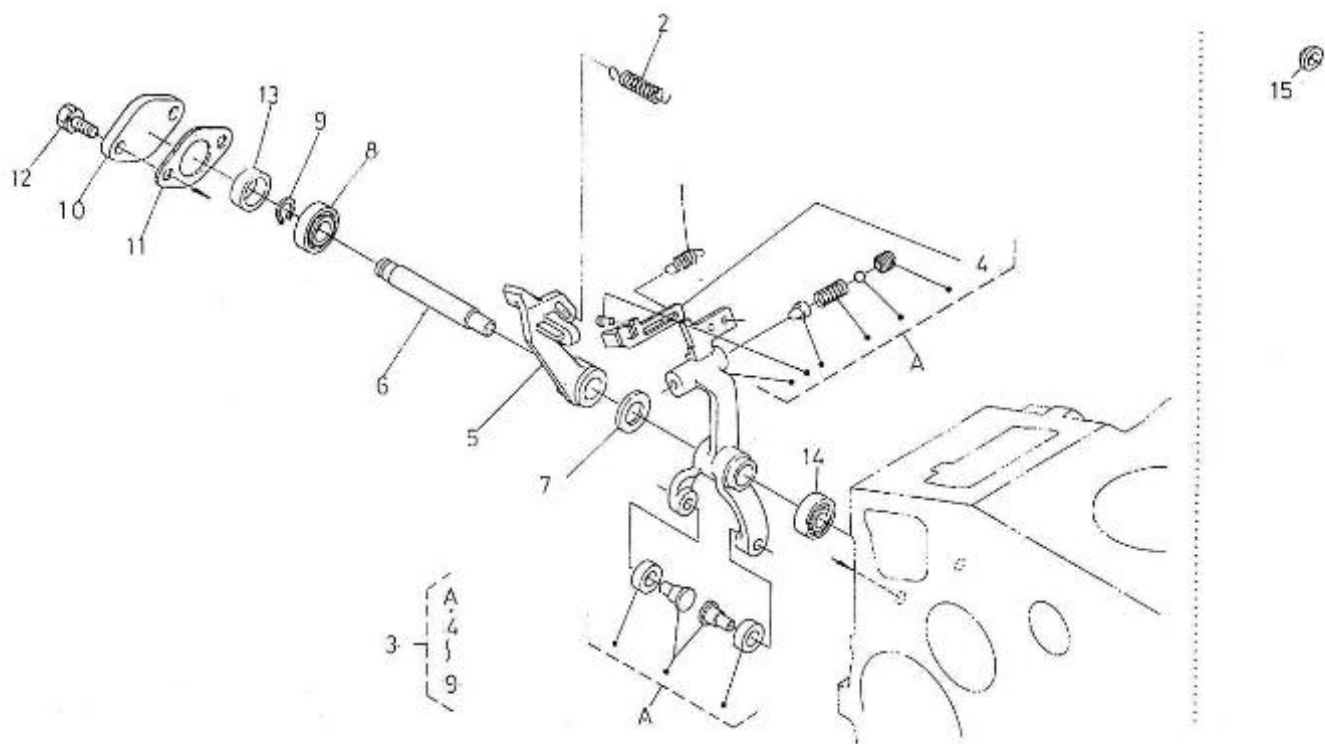

3.100HE STANDARD ENGINE / SPEED REGULATOR

Part number	Item	Désignation article	Quantity
970310364	1	SPRING,START	1
970302875	2	SPRING,GOVERNOR	1
970302877	3	LEVER,FORK CPL.N01	1
970310366	4	LEVER,THRUST	1
970310367	5	GASKET	1
970302879	6	SHAFT,FORK LEVER	1
970302880	7	WASHER,PLAIN	1
970302882	8	BEARING,CASE	1
970302883	9	CIR-CLIP,EXTERNAL	1
970302884	10	COVER,FORK LEVER SHAFT	1
970310351	11	BOLT	1
970313599	13	BOLT,FLANGE	1
970302887	14	BEARING,CASE	1