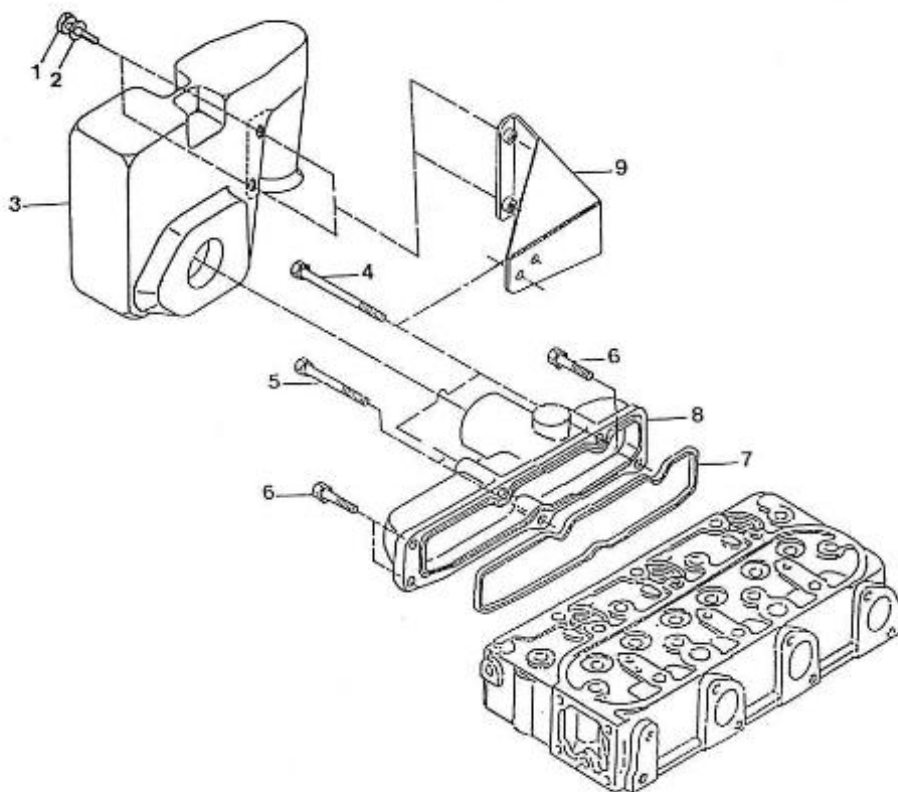

3.100HE STANDARD ENGINE / AIR FILTER

Part number	Item	Désignation article	Quantity
970304025	1	BOLT,HEXM 6X 10 A2	2
970304026	2	WASHER,PLAIN D 6 A2	2
970302624	3	FILTER,AIR (S5)	1
970302737	4	BOLT,M 6X 50	2
970302751	5	BOLT,M 6X 30	2
970490119	6	BOLT,M 6X 18	2
970302914	7	GASKET,INTAKE MANIFOLD 3.110	1
970310527	8	ASSY MANIFOLD,INLET	1
970302640	9	SUPPORT,AIR FILTER S5	1