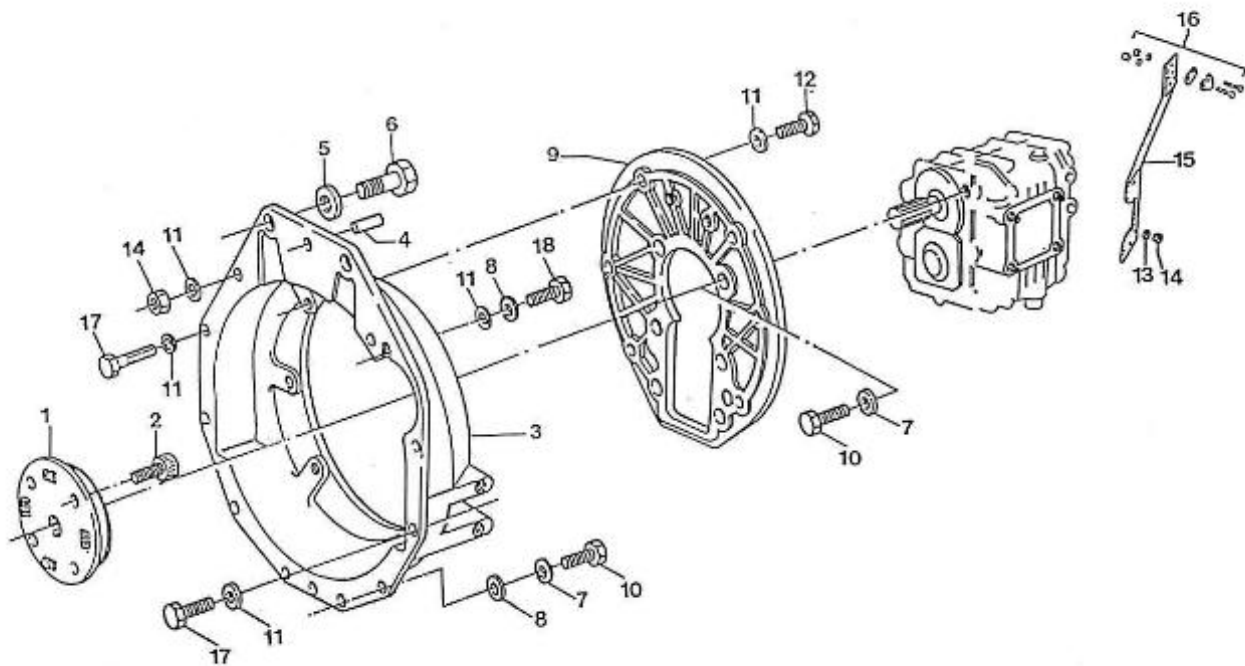

3.100HE STANDARD ENGINE / GEAR BOX FLANGE

Part number	Item	Désignation article	Quantity
970776350	1	DAMPERPLATE	1
970119147	2	BOLT, SOCK M 6X12	8
970301400	3	HOUSING, FLYWHEEL (S5 H/HE)	1
970304063	4	PIN	1
970119137	5	WASHER, CORRUGATED D10	2
970304013	6	BOLT, HEX M10X1.25X 35	2
970119139	7	WASHER, CORRUGATED D8	12
970027323	8	WASHER, PLAIN D 8	1
970301709	9	PLATE, ADAPTOR HBW50-100-150	1
970119141	10	BOLT, HEX M8X 20	6
970119137	11	WASHER, CORRUGATED D10	6
970635508	12	BOLT, HEX M10X 25	6
970119139	13	WASHER, CORRUGATED D8	2
970027322	14	NUT, M 8	2
970300373	15	SUPPORT, CONTROL HBW	1
970835020	16	CLAMP	1
970498003	17	BOLT, SOCK M 8X 25	2
970635917	18	BOLT, SOCK M 8X 40	1