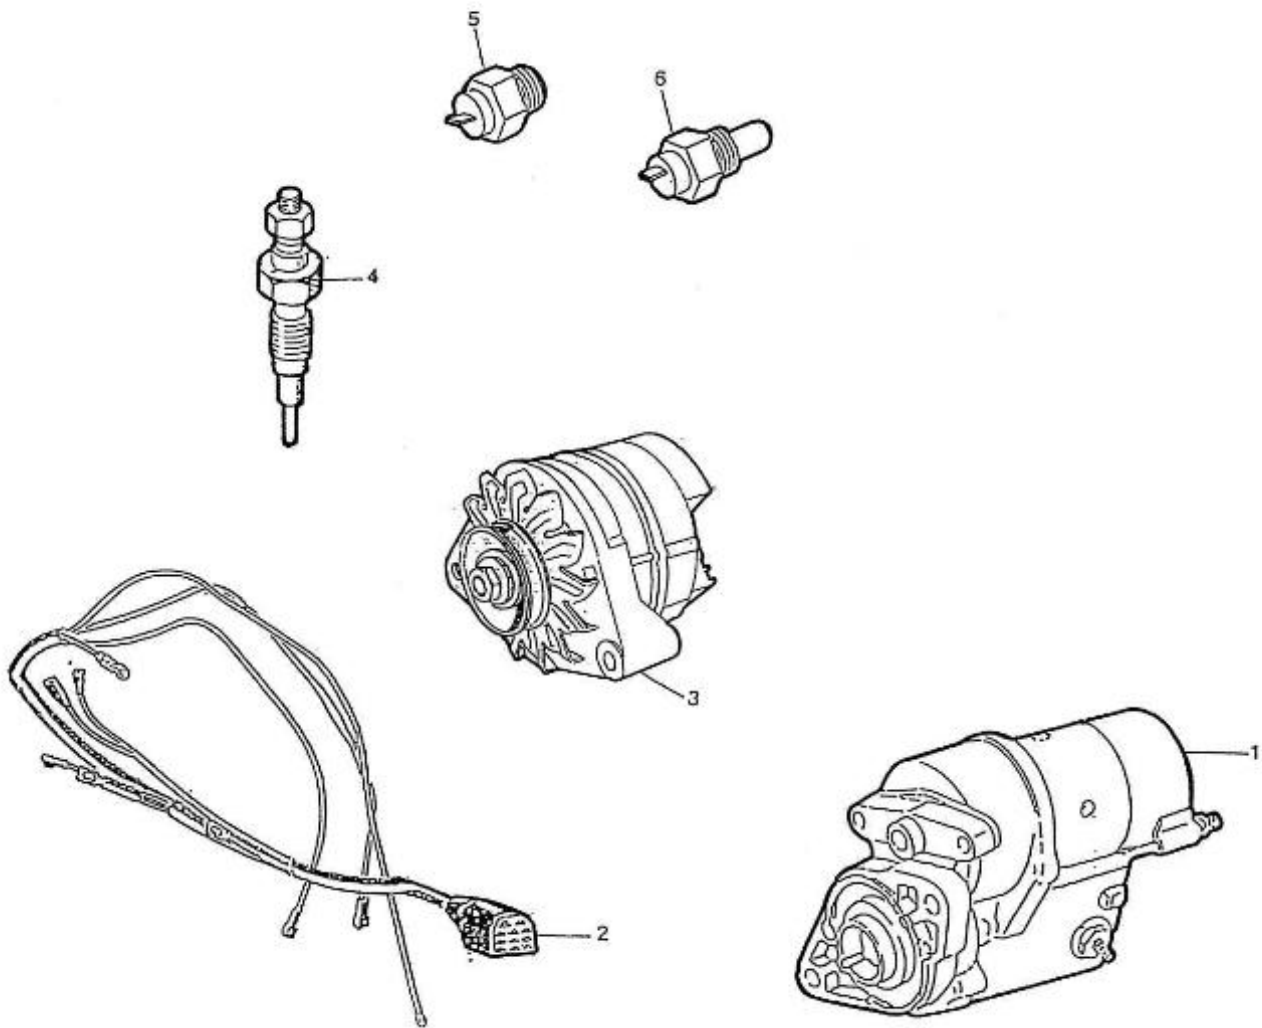

3.100HE STANDARD ENGINE / ELECTRICAL EQUIPMENTS

Part number	Item	Désignation article	Quantity
970517303	1	STARTER,MOTOR 12V 1,0KW 1P	1
970302661C	2	WIRING	1
970307522	3	ALTERNATOR,14V-60A	1
970307591	4	GLOW PLUG	1
970851700	5	SWITCH,OIL	1
970304054	6	TEMPERATURE SWITCH 1/8 1P 97	1