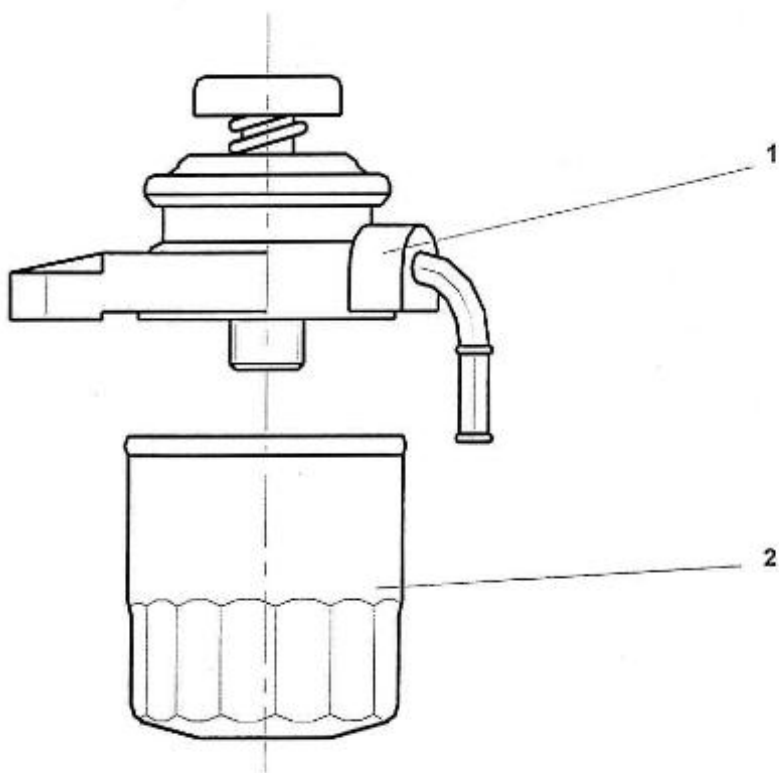

3.100HE STANDARD ENGINE / FUEL FILTER

Part number	Item	Désignation article	Quantity
970310293	1	FUEL FILTER	1
970310302	2	FILTER	1