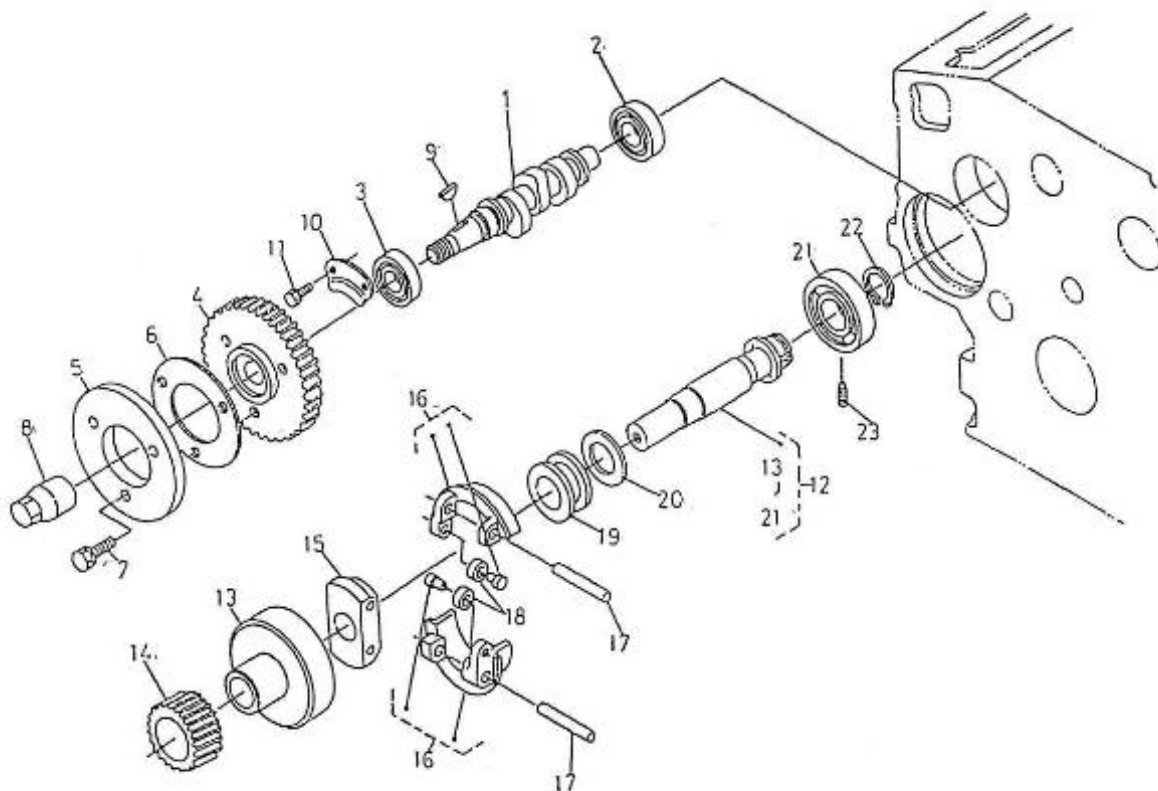

3.100HE STANDARD ENGINE / CAMSHAFT INJECTION PUMP

Part number	Item	Désignation article	Quantity
970310372	1	CAMSHAFT,FUEL	1
970302835	2	BEARING,CASE	1
970302836	3	BEARING,CASE	1
970310373	4	GEAR,INJ.PUMP	1
970310375	5	CAM,FUEL	1
970310326	6	WASHER	1
970490119	7	BOLT,M 6X 18	3
970302839	8	NUT,CAP	1
970302840	9	KEY,FEATHER	1
970302841	10	STOPPER,FUEL CAMSHAFT	1
970140123	11	BOLT ,M 6X12	2
970310327	12	ASSY SHAFT,GOVERNOR	1
970302843	13	SHAFT,GOVERNOR GEAR 4.150	1
970302845	15	SUPPORT,GOVERNOR WEIGHT	1
970310309	16	COMP.WEIGHT,GOVERNOR	2
970302847	17	SHAFT,GOVERNOR WEIGHT	2
970310328	18	ROLLER	2
970302848	19	SLEEVE,GOVERNOR	1
970302849	20	WASHER,THRUST	1
970310329	21	BEARING,BALL	1
970302851	22	CIR-CLIP,GOVERNOR SHAFT	1
970302852	23	SCREW,SET	1