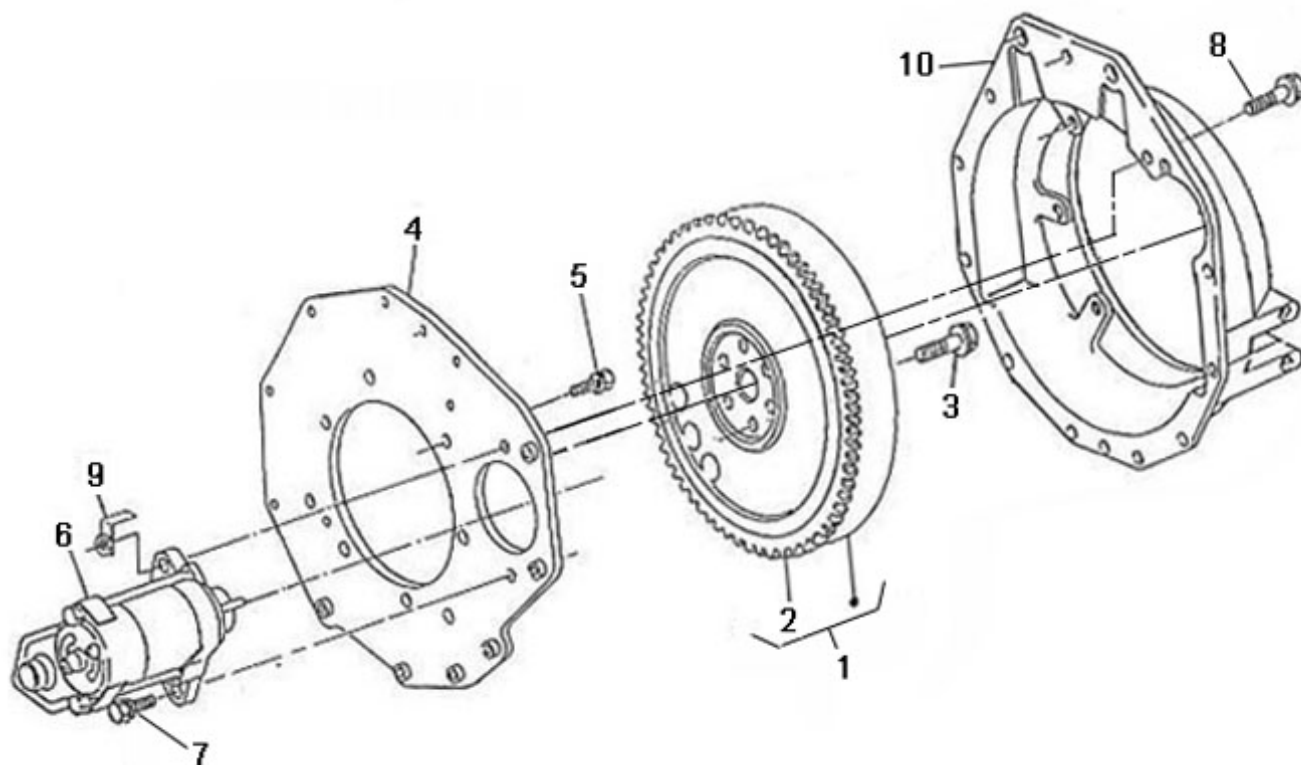

3.100HE STANDARD ENGINE / FLYWHEEL

Part number	Item	Désignation article	Quantity
970310219	1	FLYWHEEL	1
970313418	2	GEAR,RING	1
970302809	3	BOLT,FLYWHEEL	6
970302810	4	PLATE,REAR END 4.150	1
970491709	5	BOLT,REAR END PLATE	8
970517303	6	STARTER,MOTOR 12V 1,0KW 1P	1
970409603	7	BOLT,HEX M 8X 25	1
970635917	8	BOLT,SOCK M 8X 40	1
970302639	9	SUPP,MOUNTING STARTER MOTOR S5	1
970301400	10	HOUSING,FLYWHEEL (S5 H/HE)	1