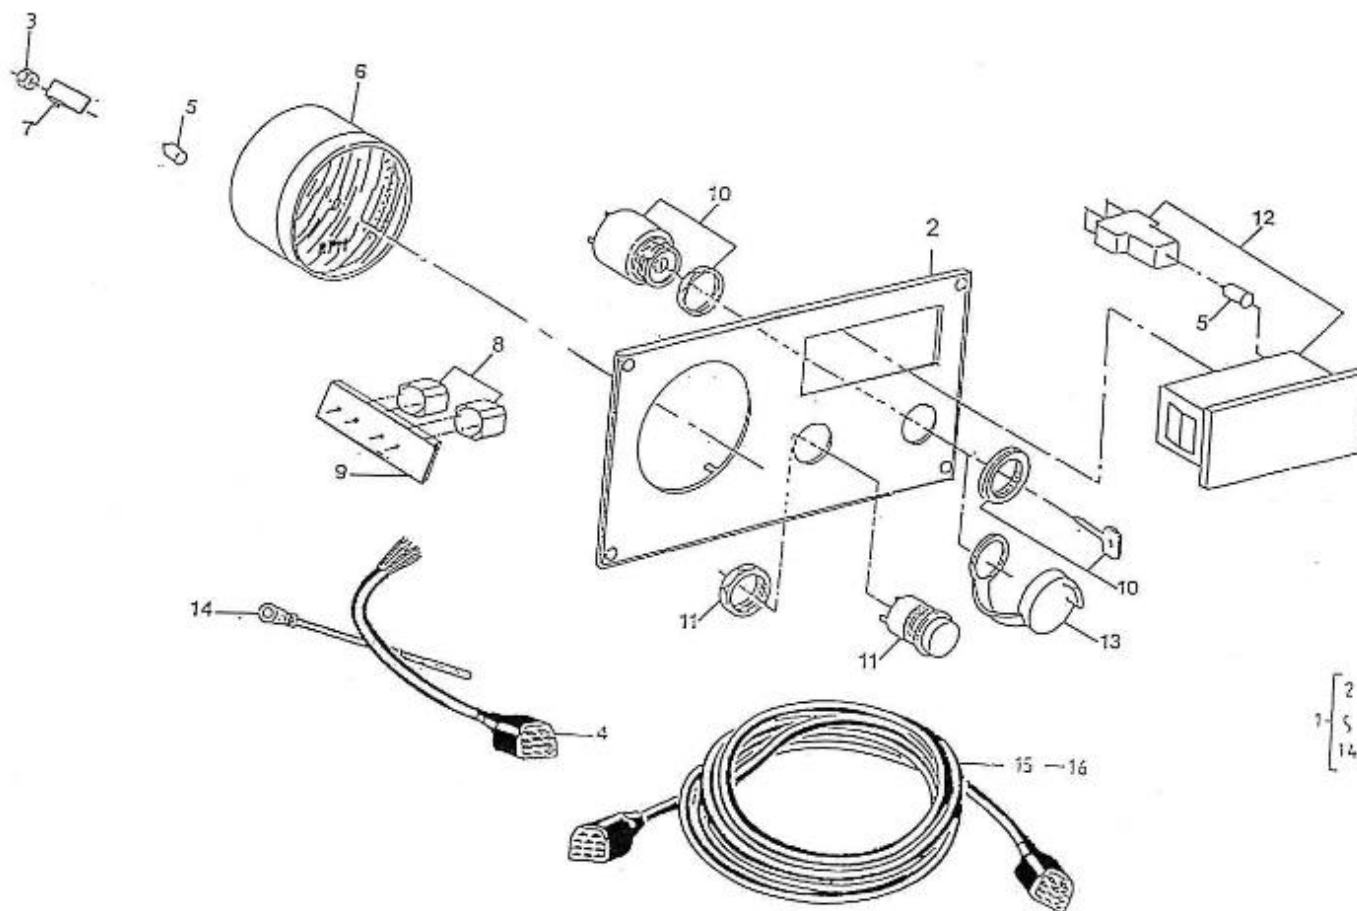

3.100HE STANDARD ENGINE / INSTRUMENT PANELS

Part number	Item	Désignation article	Quantity
645200021	2	PLATE,PANEL	1
970301191	3	NUT,M 4 A2	4
970302662	4	WIRING,PANEL 1 INSTR. (11P	1
970856011	5	BULB 12V-2W	5
970300920	7	CLAMP,INSTRUMENTS	4
970302684	8	BUZZER,SONITRON SMA 24A P17.05	2
970302667	10	SWITCH,BOSCH STARTER + GLOWING	1
970300967	11	BUTTON,PUSH	1
970856005	12	INDICATORI OTTICI A 4 SPIE	1
970304021	13	COVER	1
970304019	14	CABLEBINDER,PLASTIC 4.8X195	1
970302666	15	WIRING,INTERMEDIATE 8MTR 11POS	1
970302665	16	WIRING,INTERMEDIATE 4MTR 11POS	1