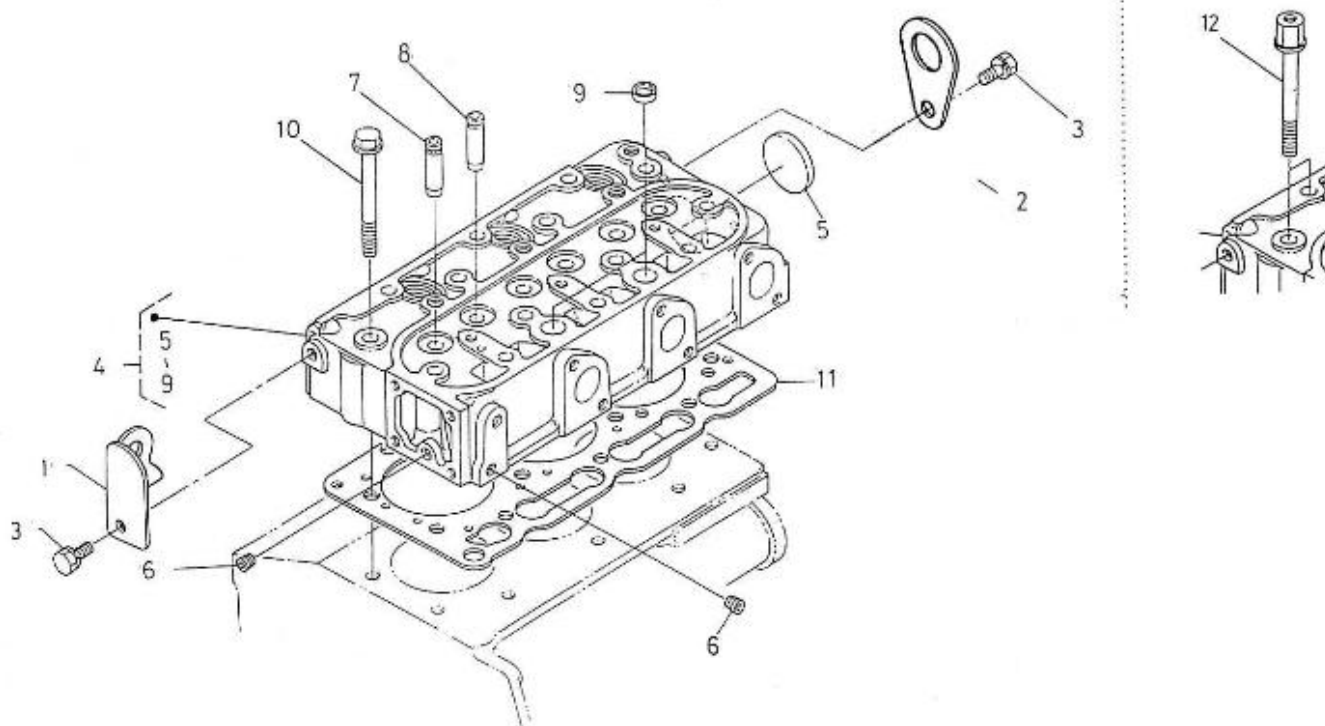

### 3.100HE STANDARD ENGINE / CYLINDER HEAD COVER

Part number	Item	Désignation article	Quantity
970302832	1	COVER,CYLINDER HEAD 3.110	1
970302833	2	GASKET,COVER CYL:HEAD 3.110	1
970310346	4	PLATE,ELEMENT	1
970310347	5	PLATE,ELEMENT	1
970310348	6	ELEMENT,BREATHER	1
970310349	7	OIL SHIELD,BREATHER	1
970490307	8	SCREW,M 5X 10	2
970490503	9	NUT,CAP	3
970490505	10	GASKET,RING	3
970490510	11	CAP,FILLING OIL	1
970490511	12	O-RING	1
48328071	13	HOSE	1

### 3.100HE STANDARD ENGINE / TIMING GEAR CASE

Part number	Item	Désignation article	Quantity
970302726	1	COVER,TIMING CASE CPL.4.150	1
970302073	3	GASKET,RING	1
970302728	4	NIPPLE	1
970302729	5	SPRING	1
970302730	6	SEAT,VALVE	1
970302731	7	BEARING,BALL	1
970302732	8	ASSY,ROTOR OIL PUMP	1
970302733	9	COVER,OIL PUMP	1
970302734	10	SCREW,ROUND HEAD	5
970302735	11	GASKET,TIMING CASE 4.150	1
970302736	12	BOLT,M 6X 45	3
970302737	13	BOLT,M 6X 50	6
970316046	14	SCREW	2
970144311	15	BOLT	1
970302739	16	BOLT	1
970302740	17	STUD,M 6X 45	1
970151133	18	NUT,M 6	1
970119149	19	WASHER, SPRING D 6	1
970302741	20	SEAL,OIL	1
970302003	21	O-RING	2
970301922	22	O-RING	2
970492513	23	STUD, M 6X 16	2
970302743	24	COVER,H/METER UNIT	1
970302744	25	GASKET,H/METER UNIT	1
970491117	26	BOLT,M 6X 16	2
970302742	27	FILTER,ELEMENT OIL 4.150 3.110	1

### 3.100HE STANDARD ENGINE / CYLINDER HEAD

Part number	Item	Désignation article	Quantity
970490901	2	HOOK,ENGINE 2.60-3.90-4.110	1
970313311	3	BOLT	2
970310377	4	COMP.CYLINDER HEAD	1
970302754	5	BEARING,MAIN ASSY 4.150	1
970490107	6	PLUG,SOCK	2
970302720	7	GUIDE,VALVE INTAKE 4.150	4
970302721	8	GUIDE,VALVE EXHAUST 4.150	4
970302722	9	CAP,FREEZE	3
970302723	10	BOLT,CYL:HEAD	14
970310379	11	GASKET,CYL.HEAD NA	1
970302724	12	BOLT,CYL:HEAD	2