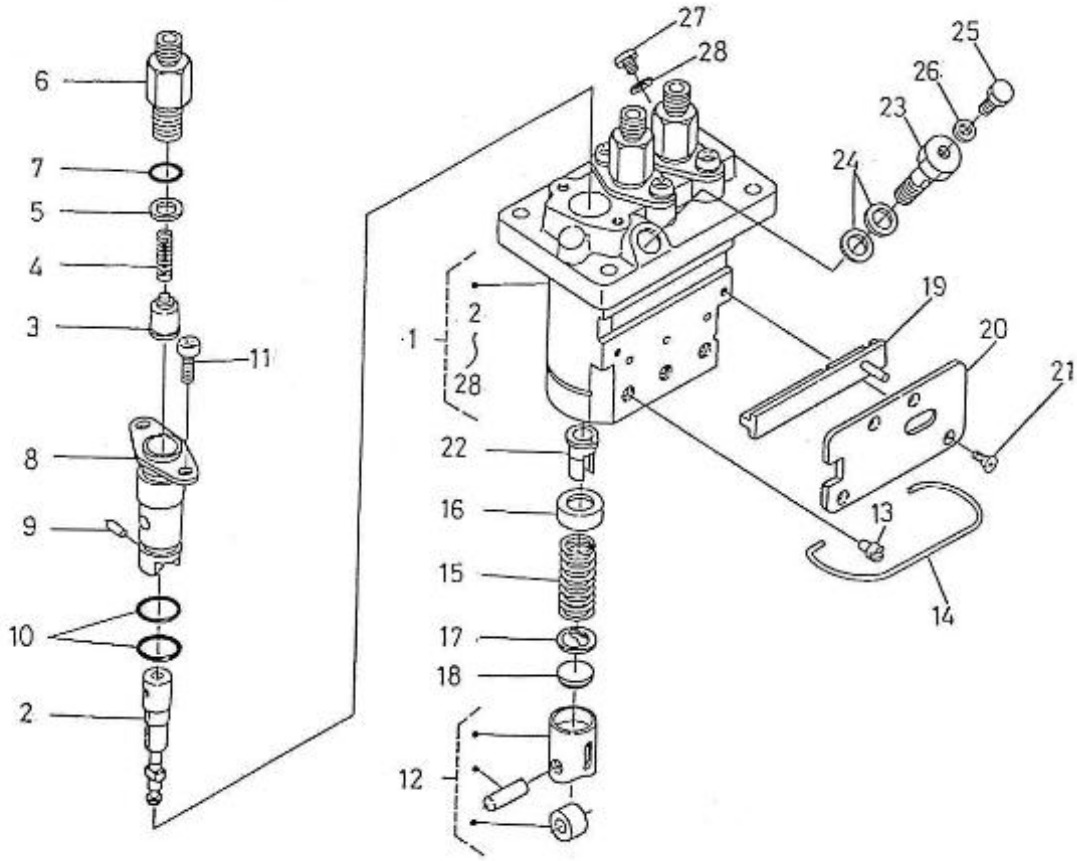

3.100HE STANDARD ENGINE / INJECTION AND FEED PUMPS

Part number	Item	Désignation article	Quantity
970310334	1	ASSY PUMP,INJECTION	1
970310337	2	ASSY PLUNGER	2
970142147	3	VALVE,INJ.PUMP 2. 40HE	3
970142148	4	SPRING,INJ.PUMP	3
970142149	5	GASKET,RING INJ.PUMP 2.40	3
970302917	6	HOLDER,DELIVERY VALVE	3
970142151	7	O-RING,INJ.PUMP	3
970302918	8	FLANGE,SLEEVE	3
970302919	9	PIN,JOINT	3
970142161	10	O-RING,INJ.PUMP	6
970303946	11	SCREW	6
970142165	12	TAPPET,INJ.PUMP CPL.	3
970303947	13	PIN,TAPPET GUIDE	3
970307865	14	PIN,CLAMP	1
970142159	15	SPRING,INJ.PUMP	3
970303949	16	SEAT,SPRING -UPPER-	3
970303950	17	SEAT,SPRING -LOWER-	3
970303951	18	SHIM	3
970310338	19	RACK,CONTROL	1
970310339	20	PLATE	1
970303954	21	SCREW	4
970142168	22	SLEEVE,CONTROL	3
970310340	23	BOLT,JOINT	1
970307610	24	GASKET,COPPER	2
970307611	25	SCREW	1
970307612	26	GASKET	1
970310341	27	PLUG	1
970307869	28	GASKET	1