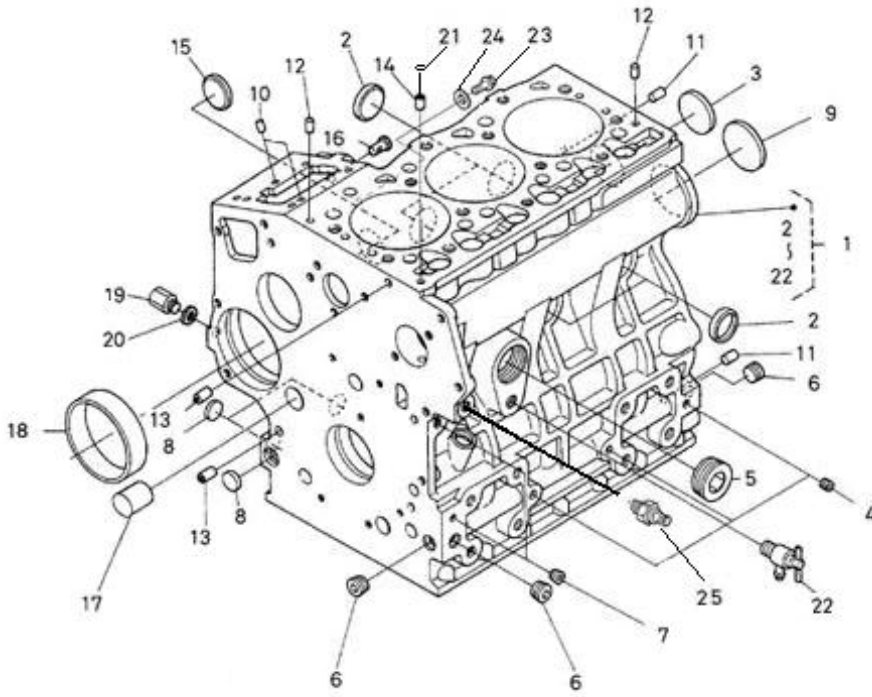

## 3.100HE STANDARD ENGINE / ENGINE BLOCK

Part number	Item	Désignation article	Quantity
970140104	2	CAP, FREEZE	4
970301938	3	CAP,FREEZE	1
970490107	4	PLUG,SOCK	3
970310311	5	PLUG	1
970302703	6	PLUG,SOCK	3
970490108	7	PLUG,SOCK	2
970301903	8	PLUG	3
970301904	9	PLUG,EXPANSION	1
970140109	10	PIN, CYLINDRICAL	2
970490111	11	PIN,CYLINDRICAL	2
970310313	12	PIN,STRAIGHT	2
970490113	13	PIN,PIPE	2
970302706	14	PIN,PIPE	1
970302707	15	CAP,FREEZE	1
970304110	16	PIN,START SPRING	1
970310532	17	PLUG	1
970302709	18	BUSH,GOVERNOR GEAR	1
970301912	19	PLUG	1
970491131	20	WASHER,SEAL	1
970490116	21	O-RING	1
970140114	22	PLUG, DRAIN -400	1
970150403	24	RING,SEAL	1

### 3.100HE STANDARD ENGINE / CYLINDER HEAD COVER

Part number	Item	Désignation article	Quantity
970302832	1	COVER,CYLINDER HEAD 3.110	1
970302833	2	GASKET,COVER CYL:HEAD 3.110	1
970310346	4	PLATE,ELEMENT	1
970310347	5	PLATE,ELEMENT	1
970310348	6	ELEMENT,BREATHER	1
970310349	7	OIL SHIELD,BREATHER	1
970490307	8	SCREW,M 5X 10	2
970490503	9	NUT,CAP	3
970490505	10	GASKET,RING	3
970490510	11	CAP,FILLING OIL	1
970490511	12	O-RING	1
48328071	13	HOSE	1

### 3.100HE STANDARD ENGINE / TIMING GEAR CASE

Part number	Item	Désignation article	Quantity
970302726	1	COVER,TIMING CASE CPL.4.150	1
970302073	3	GASKET,RING	1
970302728	4	NIPPLE	1
970302729	5	SPRING	1
970302730	6	SEAT,VALVE	1
970302731	7	BEARING,BALL	1
970302732	8	ASSY,ROTOR OIL PUMP	1
970302733	9	COVER,OIL PUMP	1
970302734	10	SCREW,ROUND HEAD	5
970302735	11	GASKET,TIMING CASE 4.150	1
970302736	12	BOLT,M 6X 45	3
970302737	13	BOLT,M 6X 50	6
970316046	14	SCREW	2
970144311	15	BOLT	1
970302739	16	BOLT	1
970302740	17	STUD,M 6X 45	1
970151133	18	NUT,M 6	1
970119149	19	WASHER, SPRING D 6	1
970302741	20	SEAL,OIL	1
970302003	21	O-RING	2
970301922	22	O-RING	2
970492513	23	STUD, M 6X 16	2
970302743	24	COVER,H/METER UNIT	1
970302744	25	GASKET,H/METER UNIT	1
970491117	26	BOLT,M 6X 16	2
970302742	27	FILTER,ELEMENT OIL 4.150 3.110	1