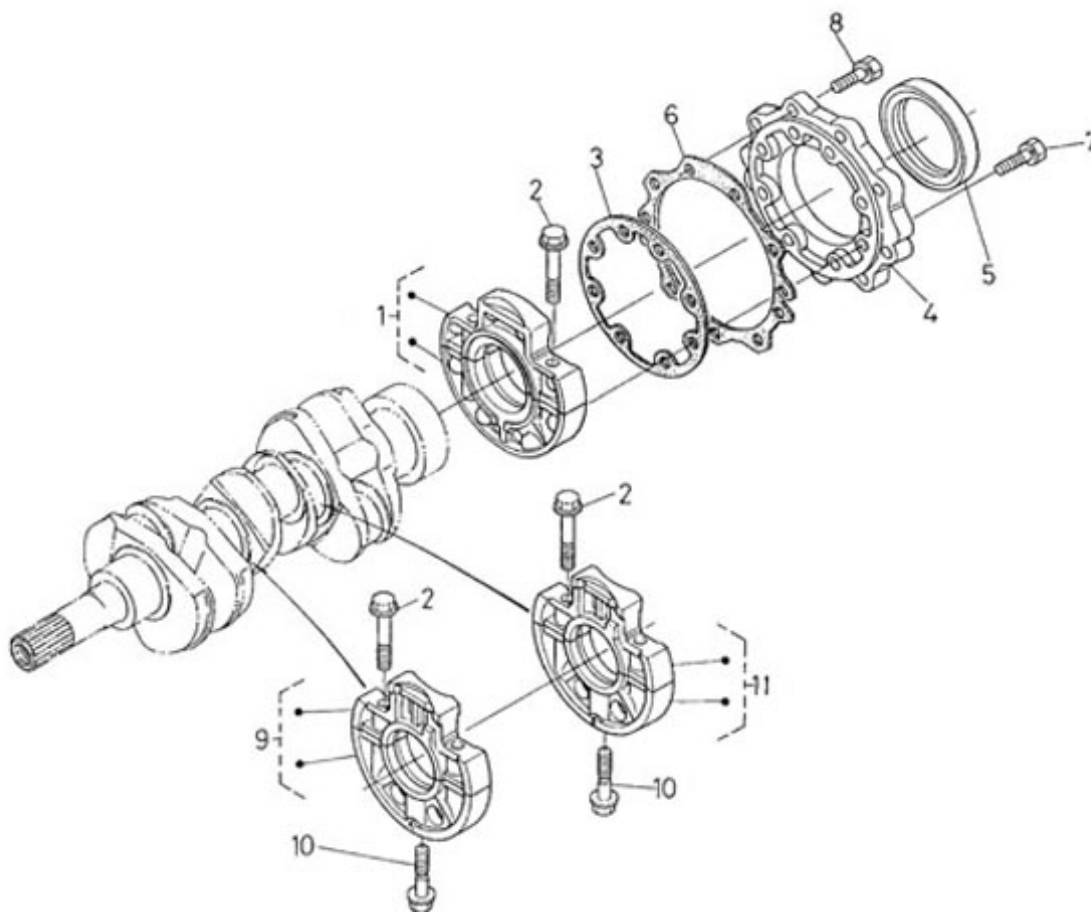

3.100HE STANDARD ENGINE / CRANKSHAFT-BEARINGS

Part number	Item	Désignation article	Quantity
970302754	1	BEARING,MAIN ASSY 4.150	1
970302755	2	BOLT,BEARING CASE N01	6
970302756	3	GASKET,BEARING CASE	1
970315431	4	COVER,BEARING CASE	1
970302758	5	SEAL,OIL	1
970302759	6	GASKET,BEARING CASE	1
970491537	7	BOLT,M 6X 25	8
970491536	8	BOLT,M 6X 20	9
970302760	9	BEARING,MAIN ASSY N01 4.150	1
970302761	10	BOLT,BEARING CASE N02	2
970302762	11	BEARING,MAIN ASSY N02 4.150	1