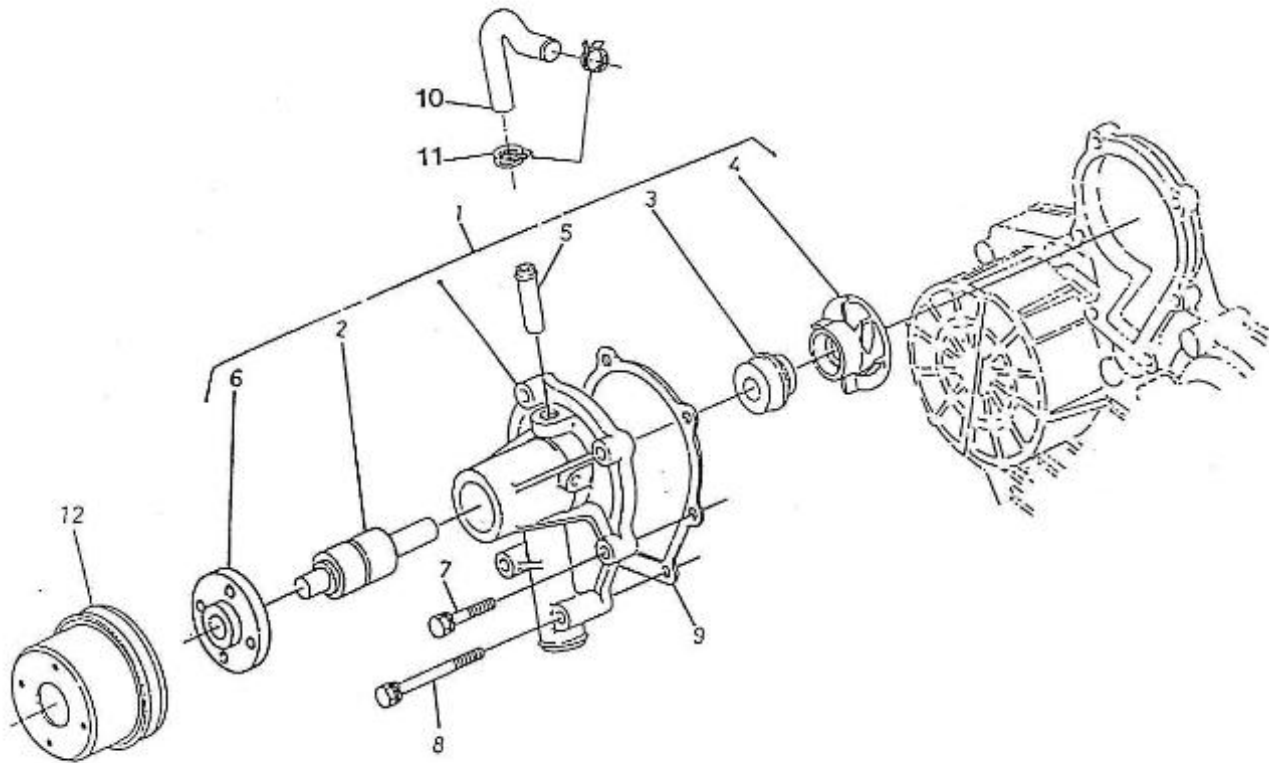

3.100HE STANDARD ENGINE / FRESH WATER PUMP

Part number	Item	Désignation article	Quantity
970302745	1	PUMP,F/WATER CPL.4.150	1
970313400	1	ASSY PUMP,WATER	1
970302746	2	BEARING,SHAFT W/PUMP	1
970302747	3	SEAL,MECHANICAL F/W.PUMP	1
970302748	4	IMPELLER,F/WATER PUMP 4.150	1
970307629	5	PIPE,WATER RETURN	1
970302750	6	FLANGE,W/PUMP	1
970302751	7	BOLT,M 6X 30	4
970302752	8	BOLT,M 6X 80	2
970302753	9	GASKET,F/WATER PUMP 4.150	1
970313392	9	GASKET,WATER PUMP	1
970307071	10	PIPE,WATER RETURN	1
970307103	11	BAND,PIPE	2
970307124	12	PULLEY,FAN	1