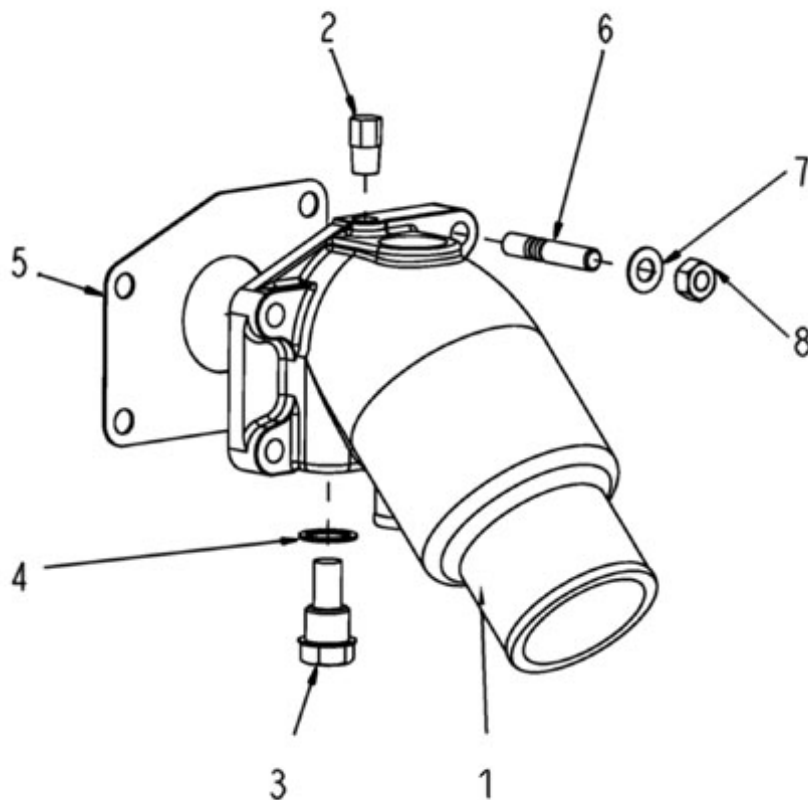

3.100HE STANDARD ENGINE / EXHAUST ELBOW

Part number	Item	Désignation article	Quantity
970301706APR	1	MIXER	1
970307265	2	PLUG,HEX 1/8	1
970494635	3	ANODE,ZINC CPL M16X1,5	1
970300199	4	GASKET,RING D16	1
970301710	5	GASKET,MIXER 4.190	1
970300374	6	STUD,M 8X 30	3
970307249	6	STUD	1
970119139	7	WASHER,CORRUGATED D8	4
970027322	8	NUT,M 8	4