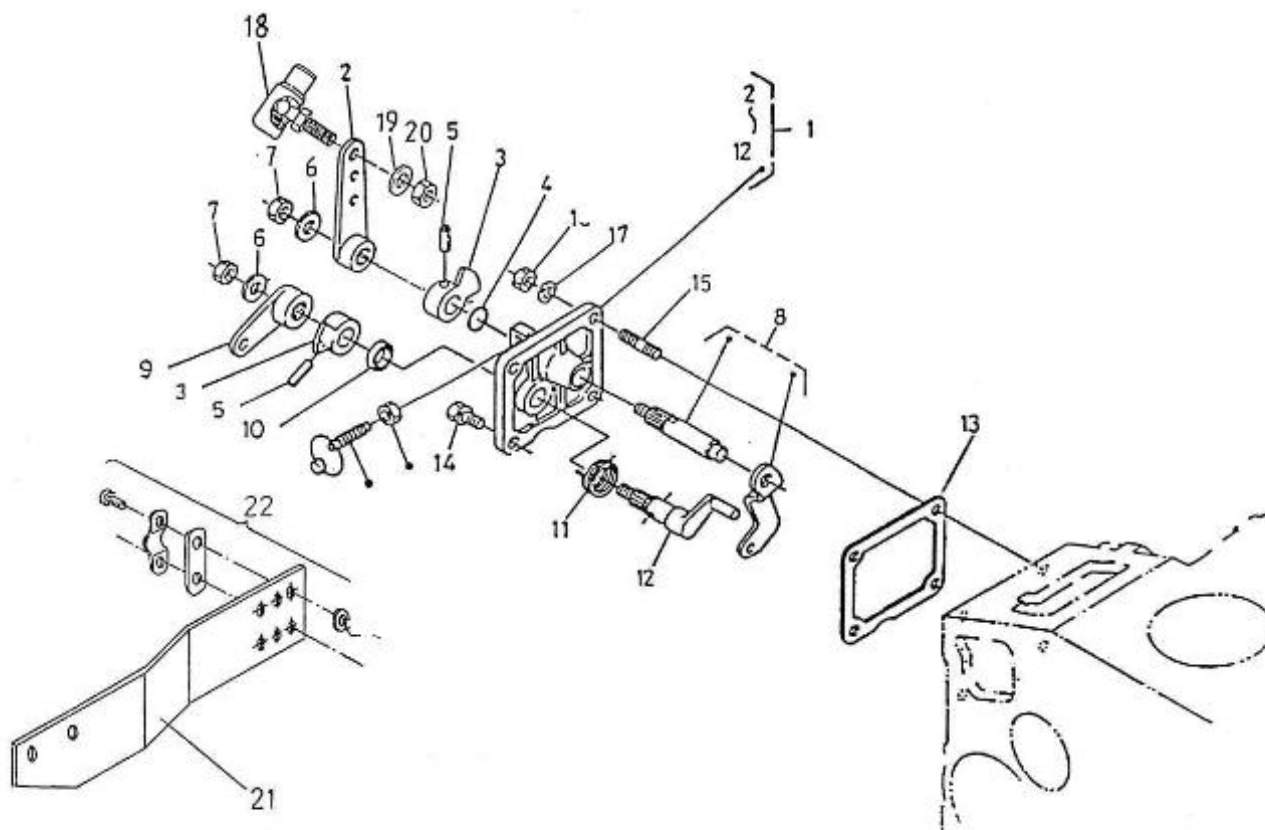

3.100HE STANDARD ENGINE / ACCELERATOR

Part number	Item	Désignation article	Quantity
970302853	1	PLATE,CONTROL CPL.4.150	1
970302854	2	LEVER,SPEED CONTROL	1
970302855	3	LEVER,SPEED CONTROL	2
970302856	4	O-RING	1
970151130	5	PIN,SPRING RETAINER	2
970302857	6	WASHER,PLAIN	2
970302858	7	NUT	2
970302859	8	LEVER,GOVERNOR CPL.	1
970302860	9	LEVER,ENGINE STOP	1
970302861	10	SEAL,OIL	1
970302862	11	SPRING,RETURN LEVER	1
970302863	12	SHAFT,STOP LEVER	1
970302864	13	GASKET	1
970491117	14	BOLT,M 6X 16	2
970492513	15	STUD, M 6X 16	2
970151133	16	NUT,M 6	2
970119149	17	WASHER, SPRING D 6	2
970830124	18	JOINT	1
970119149	19	WASHER, SPRING D 6	1
970635460	20	NUT,M 6	1
970302607	21	SUPPORT,ACC.CONTROL (S5)	1
970835020	22	CLAMP	1