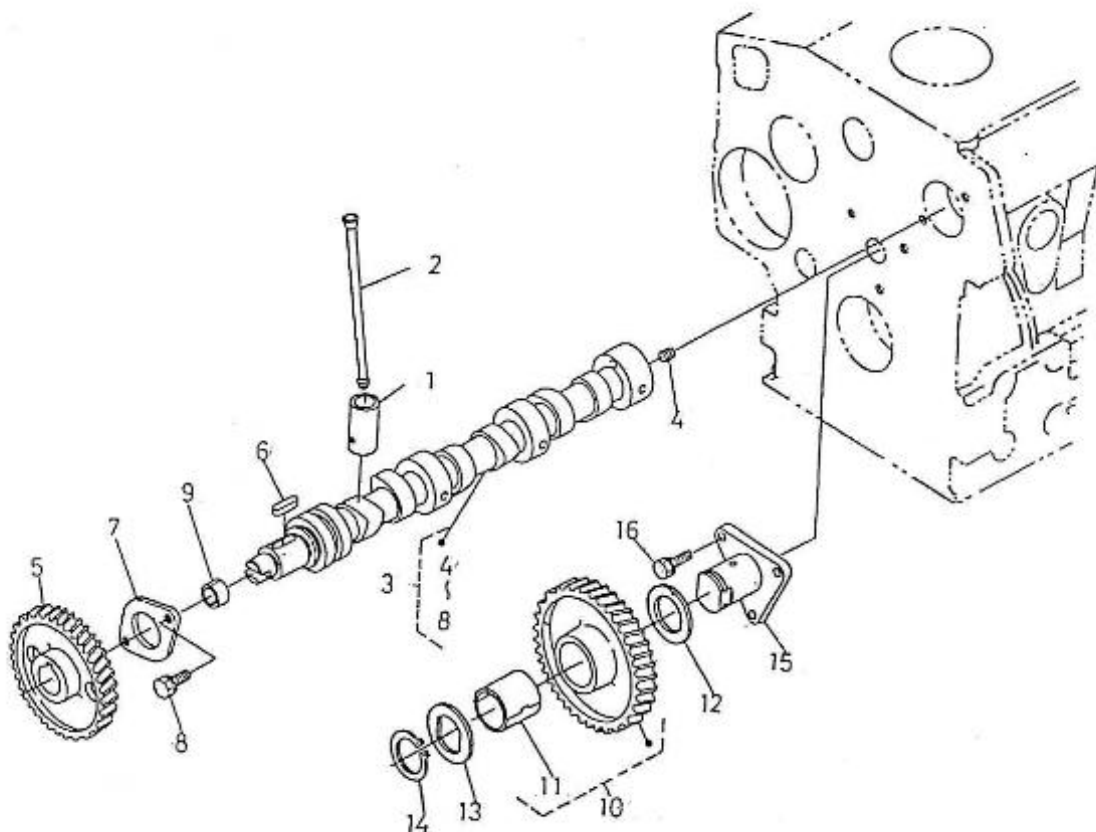

### 3.100HE STANDARD ENGINE / CYLINDER HEAD

Part number	Item	Désignation article	Quantity
970490901	2	HOOK,ENGINE 2.60-3.90-4.110	1
970313311	3	BOLT	2
970310377	4	COMP.CYLINDER HEAD	1
970302754	5	BEARING,MAIN ASSY 4.150	1
970490107	6	PLUG,SOCK	2
970302720	7	GUIDE,VALVE INTAKE 4.150	4
970302721	8	GUIDE,VALVE EXHAUST 4.150	4
970302722	9	CAP,FREEZE	3
970302723	10	BOLT,CYL:HEAD	14
970310379	11	GASKET,CYL.HEAD NA	1
970302724	12	BOLT,CYL:HEAD	2

### 3.100HE STANDARD ENGINE / VALVES AND SPRINGS

Part number	Item	Désignation article	Quantity
970302780	1	VALVE,INTAKE 4.150	3
970302781	2	VALVE,EXHAUST 4.150	3
970302782	3	SPRING,VALVE	6
970491004	4	RETAINER,VALVE SPRING	6
970491005	5	COLLET,VALVE SPRING	6
970311008	6	INLET VALVE SEAL	6
970491007	7	CAP,VALVE	6
970304113	8	ASSY SHAFT,R-ARM	1
970491009	9	SCREW,SET	2
970302787	10	BRACKET,ROCKER ARM	3
970491015	11	SCREW,SET	1
970302789	12	WASHER,1	2
970302790	13	WASHER,2	2
970302791	14	SPRING,ROCKER,ARM	2
970302788	15	STUD	3
970313394	16	ASSY ROCKER ARM	6
970302794	17	SCREW,ADJUSTING	6
970302795	18	NUT	6
970302792	19	CIR-CLIP,EXTERNAL	2
970491013	20	NUT	3
970491014	21	WASHER,PLAIN	3

### 3.100HE STANDARD ENGINE / CAMSHAFT

Part number	Item	Désignation article	Quantity
970491101	1	TAPPET	6
970302796	2	ROD,PUSH	6
970302043	4	SCREW,SET	1
970302798	5	GEAR,CAMSHAFT	1
970141106	6	KEY, FEATHER CAMSHAFT 2.40-4.1	1
970302799	7	STOPPER,CAMSHAFT	1
970310351	8	BOLT	2
970302800	10	GEAR,IDLE CPL.N01	1
970302801	11	BUSHING,IDLE GEAR	1
970302803	12	COLLAR,IDLE GEAR 1	1
970302804	13	COLLAR,IDLE GEAR 2	1
970302805	14	CIR-CLIP,IDLE GEAR	2
970302806	15	SHAFT,IDLE GEAR 1	1
970491117	16	BOLT,M 6X 16	3